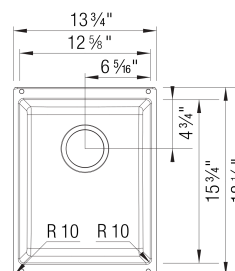

PRECIS Bar SILGRANIT

Design and Planning Tips

- Min cabinet size: 18 in

What is included:
Installation instructions
Cut-out template
Limited Lifetime Warranty

Depending on cabinet construction, a different cabinet size may be required. Consult the cabinet manufacturer.

Codes & Standards

CSA B45.8-18/ IAPMO Z403-2018