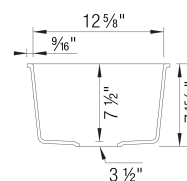

Optional Accessories

Sink Grid	221013
CapFlow Strainer Cover	517666
Undermount Clips	440851

Warranty

BLANCO offers a limited lifetime warranty on all sinks and faucets, as well as a one-year warranty on all custom accessories.

Code/Standards Compliance

BLANCO sinks and faucets are third-party tested and certified to standards and listed by applicable certification bodies. For more information on individual product listings, contact our office or listing organization.

View our how-to videos to learn more about installing and caring for BLANCO products:
<https://www.blanco.com/us-en/service/how-to-videos/how-to-videos-for-sinks/>

Questions? Contact us today

BLANCO America, Inc.
110 Mount Holly By-Pass
Lumberton, NJ 08048

Phone & Fax
Phone: 888-668-6201
Fax: 609-668-6211

While BLANCO endeavors to provide accurate information, all dimensions are nominal, cannot be guaranteed, and are subject to change or cancellation. BLANCO assumes no responsibility for use of superseded or voided specifications.