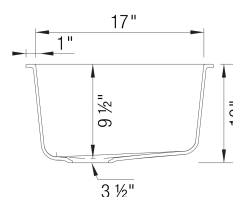

PRECIS Super Single SILGRANIT

Warranty

BLANCO offers a limited lifetime warranty on all sinks and faucets, as well as a one-year warranty on all custom accessories.

Code/Standards Compliance

BLANCO sinks and faucets are third-party tested and certified to standards and listed by applicable certification bodies. For more information on individual product listings, contact our office or listing organization.

View our how-to videos to learn more about installing and caring for BLANCO products:
<https://www.blanco.com/us-en/service/how-to-videos/how-to-videos-for-sinks/>

Questions? Contact us today

BLANCO America, Inc.
110 Mount Holly By-Pass
Lumberton, NJ 08048

Phone & Fax
Phone: 888-668-6201
Fax: 609-668-6211