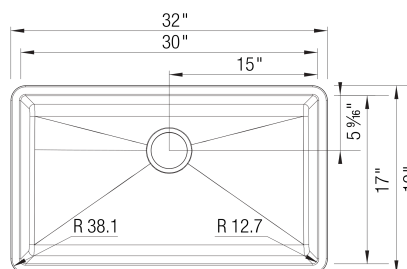

Sink Specifications

Color	SKU
Café	440147
Metallic Gray	440148
Anthracite	440149
White	440150
Truffle	441297
Cinder	441478
Coal Black	442935
Soft White	443084
Volcano Gray	443121

Design and Planning Tips

- Min cabinet size: 36 in

What is included:
Installation instructions
Cut-out template
Limited Lifetime Warranty

Depending on cabinet construction, a different cabinet size may be required. Consult the cabinet manufacturer.

To prevent damage, sink must be shipped on a pallet.

Codes & Standards

CSA B45.8-18/ IAPMO Z403-2018

Optional Accessories

Sink Grid	221206
Sink Grid	233535
CapFlow Strainer Cover	517666
Undermount Clips	440851

PRECIS Super Single SILGRANIT

Warranty

BLANCO offers a limited lifetime warranty on all sinks and faucets, as well as a one-year warranty on all custom accessories.

Code/Standards Compliance

BLANCO sinks and faucets are third-party tested and certified to standards and listed by applicable certification bodies. For more information on individual product listings, contact our office or listing organization.

View our how-to videos to learn more about installing and caring for BLANCO products:
<https://www.blanco.com/us-en/service/how-to-videos/how-to-videos-for-sinks/>

Questions? Contact us today

BLANCO America, Inc.
110 Mount Holly By-Pass
Lumberton, NJ 08048

Phone & Fax
Phone: 888-668-6201
Fax: 609-668-6211