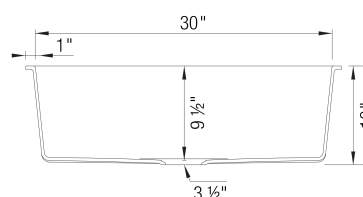

PRECIS Super Single SILGRANIT

Warranty

BLANCO offers a limited lifetime warranty on all sinks and faucets, as well as a one-year warranty on all custom accessories.

Code/Standards Compliance

BLANCO sinks and faucets are third-party tested and certified to standards and listed by applicable certification bodies. For more information on individual product listings, contact our office or listing organization.

View our how-to videos to learn more about installing and caring for BLANCO products:
<https://www.blanco.com/us-en/service/how-to-videos/how-to-videos-for-sinks/>

Questions? Contact us today

BLANCO America, Inc.
110 Mount Holly By-Pass
Lumberton, NJ 08048

Phone & Fax
Phone: 888-668-6201
Fax: 609-668-6211