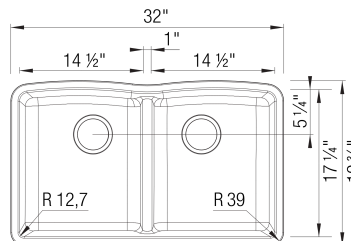

Design and Planning Tips

- Min cabinet size: 36 in

What is included:
Installation instructions
Cut-out template
Limited Lifetime Warranty

Depending on cabinet construction, a different cabinet size may be required. Consult the cabinet manufacturer.