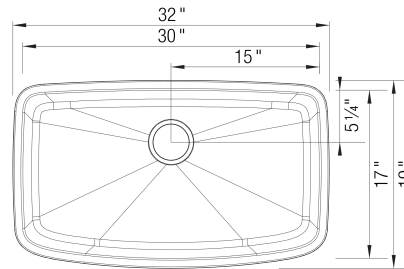

Design and Planning Tips

- Min cabinet size: 36 in

What is included:
Installation instructions
Cut-out template
Limited Lifetime Warranty

Depending on cabinet construction, a different cabinet size may be required. Consult the cabinet manufacturer.