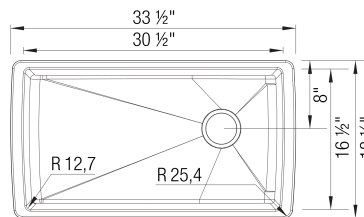

Design and Planning Tips

- Min cabinet size: 36 in

What is included:
Installation instructions
Cut-out template
Limited Lifetime Warranty

Depending on cabinet construction, a different cabinet size may be required. Consult the cabinet manufacturer.