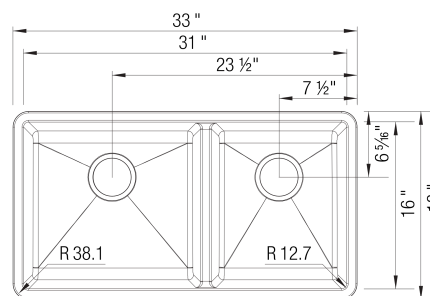

Sink Specifications

Color	SKU
White	441125
Anthracite	441128
Café	441129
Metallic Gray	441130
Truffle	441296
Cinder	441479
Coal Black	442926
Volcano Gray	443118
Soft White	443081

PRECIS 1³/₄ SILGRANIT