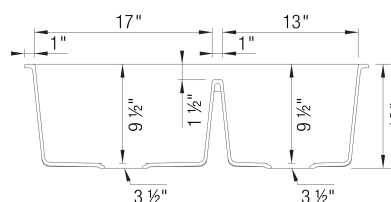

- Min cabinet size: 36 in

What is included:
Installation instructions
Cut-out template
Limited Lifetime Warranty

Depending on cabinet construction, a different cabinet size may be required. Consult the cabinet manufacturer.