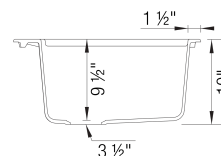

Codes & Standards

CSA B45.8-18/ IAPMO Z403-2018

Optional Accessories

Red Alder Wood Cutting Board	440229
Floating Dish Rack	236432
Sink Grid	221008
Sink Grid	221009

Warranty

BLANCO offers a limited lifetime warranty on all sinks and faucets, as well as a one-year warranty on all custom accessories.

Code/Standards Compliance

BLANCO sinks and faucets are third-party tested and certified to standards and listed by applicable certification bodies. For more information on individual product listings, contact our office or listing organization.

View our how-to videos to learn more about installing and caring for BLANCO products:
<https://www.blanco.com/us-en/service/how-to-videos/how-to-videos-for-sinks/>