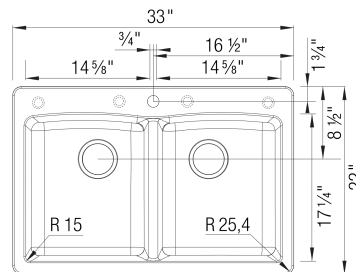

Design and Planning Tips

- Min cabinet size: 36 in

What is included:

Sink clips

Installation instructions

Cut-out template

Limited Lifetime Warranty

Depending on cabinet construction, a different cabinet size may be required. Consult the cabinet manufacturer.