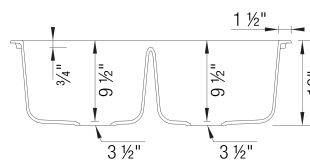

Codes & Standards

CSA B45.8-18/ IAPMO Z403-2018

Optional Accessories

Red Alder Wood Cutting Board	440229
Floating Dish Rack	236432
Sink Grid	221008
Sink Grid	221009

Warranty

BLANCO offers a limited lifetime warranty on all sinks and faucets, as well as a one-year warranty on all custom accessories.

Code/Standards Compliance

BLANCO sinks and faucets are third-party tested and certified to standards and listed by applicable certification bodies. For more information on individual product listings, contact our office or listing organization.

View our how-to videos to learn more about installing and caring for BLANCO products:
<https://www.blanco.com/us-en/service/how-to-videos/how-to-videos-for-sinks/>