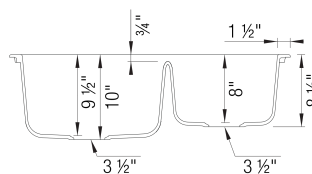

Codes & Standards

CSA B45.8-18/ IAPMO Z403-2018

Optional Accessories

Red Alder Wood Cutting Board	440228
Floating Dish Rack	236431
Sink Grid	220998
Sink Grid	231342
CapFlow Strainer Cover	517666