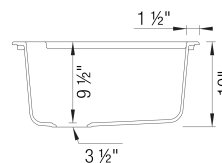

Warranty

BLANCO offers a limited lifetime warranty on all sinks and faucets, as well as a one-year warranty on all custom accessories.

Code/Standards Compliance

BLANCO sinks and faucets are third-party tested and certified to standards and listed by applicable certification bodies. For more information on individual product listings, contact our office or listing organization.

View our how-to videos to learn more about installing and caring for BLANCO products:
<https://www.blanco.com/us-en/service/how-to-videos/how-to-videos-for-sinks/>