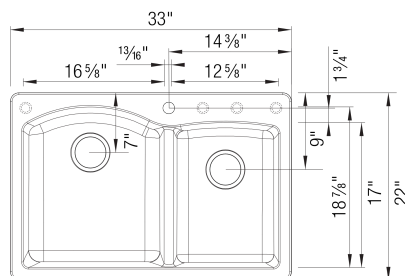

## DIAMOND 1<sup>3</sup>/<sub>4</sub> Dual Mount SILGRANIT

## Design and Planning Tips

- Min cabinet size: 36 in

What is included:

Sink clips

Installation instructions

Cut-out template

Limited Lifetime Warranty

Depending on cabinet construction, a different cabinet size may be required. Consult the cabinet manufacturer.