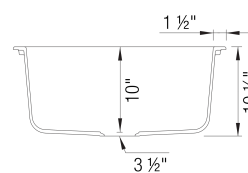

Design and Planning Tips

- Min cabinet size: 27 in

What is included:

Sink clips
Installation instructions
Cut-out template
Limited Lifetime Warranty

*If undermount installation, the required cabinet space should be 27".

Additional hole drilling available. Please contact your Blanco sales representative for more information.

Versatile dual deck design can be installed as a drop-in or undermount.*

* Undermount clips (10 required) available.