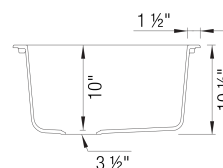

Design and Planning Tips

- Min cabinet size: 27 in

What is included:

Sink clips
Installation instructions
Cut-out template
Limited Lifetime Warranty

*If undermount installation, the required cabinet space should be 27".

Additional hole drilling available. Please contact your Blanco sales representative for more information.

Versatile dual deck design can be installed as a drop-in or undermount.*

* Undermount clips (10 required) available.