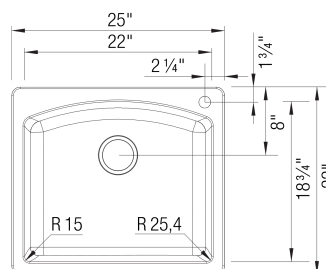

Design and Planning Tips

- Min cabinet size: 27 in

What is included:

Sink clips
Installation instructions
Cut-out template
Limited Lifetime Warranty

*If undermount installation, the required cabinet space should be 27".