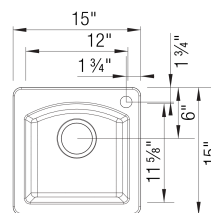

Design and Planning Tips

- Min cabinet size: 15 in

What is included:

Sink clips
Installation instructions
Cut-out template
Limited Lifetime Warranty

Depending on cabinet construction, a different cabinet size may be required. Consult the cabinet manufacturer.