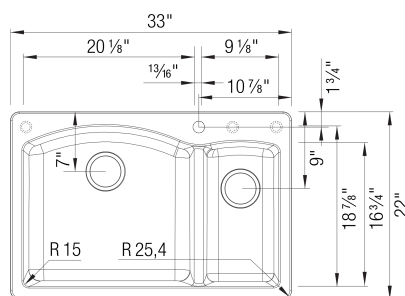

Design and Planning Tips

- Min cabinet size: 36 in

What is included:

Sink clips
Installation instructions
Cut-out template
Limited Lifetime Warranty

Depending on cabinet construction, a different cabinet size may be required. Consult the cabinet manufacturer.