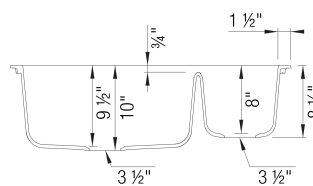

Codes & Standards

CSA B45.8-18/ IAPMO Z403-2018

Optional Accessories

Red Alder Wood Cutting Board	440227
Sink Grid	221011
CapFlow Strainer Cover	517666

Warranty

BLANCO offers a limited lifetime warranty on all sinks and faucets, as well as a one-year warranty on all custom accessories.

Code/Standards Compliance

BLANCO sinks and faucets are third-party tested and certified to standards and listed by applicable certification bodies. For more information on individual product listings, contact our office or listing organization.

View our how-to videos to learn more about installing and caring for BLANCO products:
<https://www.blanco.com/us-en/service/how-to-videos/how-to-videos-for-sinks/>

Questions? Contact us today

BLANCO America, Inc.
110 Mount Holly By-Pass
Lumberton, NJ 08048

Phone & Fax
Phone: 888-668-6201
Fax: 609-668-6211