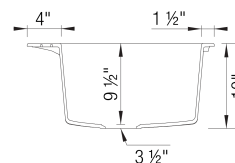

Design and Planning Tips

- Min cabinet size: 36 in

What is included:

Sink clips

Installation instructions

Cut-out template

Limited Lifetime Warranty

*If undermount installation, the required cabinet space should be 35- $\frac{1}{2}$ ".

Additional hole drilling available. Please contact your Blanco sales representative for more information.

Versatile dual deck design can be installed as a drop-in or undermount.*

* Undermount clips (10 required) available.