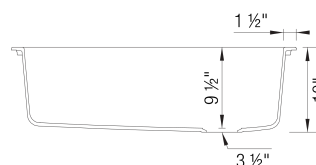

Design and Planning Tips

- Min cabinet size: 36 in

What is included:

Sink clips

Installation instructions

Cut-out template

Limited Lifetime Warranty

*If undermount installation, the required cabinet space should be 35- $\frac{1}{2}$ ".

Additional hole drilling available. Please contact your Blanco sales representative for more information.

Versatile dual deck design can be installed as a drop-in or undermount.*

* Undermount clips (10 required) available.