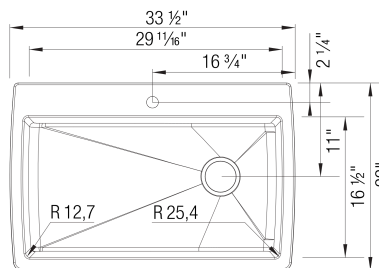

Design and Planning Tips

- Min cabinet size: 36 in

What is included:

Sink clips

Installation instructions

Cut-out template

Limited Lifetime Warranty

*If undermount installation, the required cabinet space should be 35- $\frac{1}{2}$ ".

Additional hole drilling available. Please contact your Blanco sales representative for more information.

Versatile dual deck design can be installed as a drop-in or undermount.*

* Undermount clips (10 required) available.