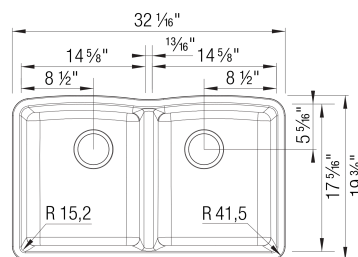

Design and Planning Tips

- Min cabinet size: 36 in

What is included:
Installation instructions
Cut-out template
Limited Lifetime Warranty

Depending on cabinet construction, a different cabinet size may be required. Consult the cabinet manufacturer.