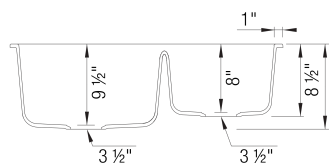

## DIAMOND 1<sup>3</sup>/<sub>4</sub> SILGRANIT

## Design and Planning Tips

- Min cabinet size: 36 in

What is included:  
Installation instructions  
Cut-out template  
Limited Lifetime Warranty

Depending on cabinet construction, a different cabinet size may be required. Consult the cabinet manufacturer.