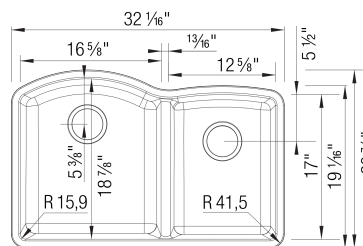

## Design and Planning Tips

- Min cabinet size: 36 in

What is included:  
Installation instructions  
Cut-out template  
Limited Lifetime Warranty

Depending on cabinet construction, a different cabinet size may be required. Consult the cabinet manufacturer.