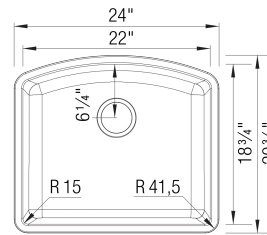

## Design and Planning Tips

- Min cabinet size: 27 in

What is included:  
Installation instructions  
Cut-out template  
Limited Lifetime Warranty

Depending on cabinet construction, a different cabinet size may be required. Consult the cabinet manufacturer.