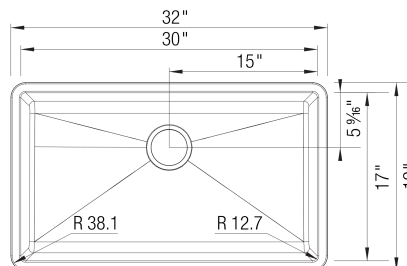

PRECIS Super Single SILGRANIT

Warranty

BLANCO offers a limited lifetime warranty on all sinks and faucets, as well as a one-year warranty on all custom accessories.

Code/Standards Compliance

BLANCO sinks and faucets are third-party tested and certified to standards and listed by applicable certification bodies. For more information on individual product listings, contact our office or listing organization.

View our how-to videos to learn more about installing and caring for BLANCO products:
<https://www.blanco.com/us-en/service/how-to-videos/how-to-videos-for-sinks/>

Questions? Contact us today

BLANCO America, Inc.
110 Mount Holly By-Pass
Lumberton, NJ 08048

Phone & Fax
Phone: 888-668-6201
Fax: 609-668-6211