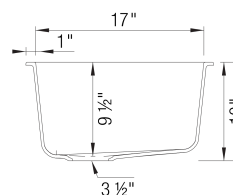

PRECIS Super Single SILGRANIT

Warranty

BLANCO offers a limited lifetime warranty on all sinks and faucets, as well as a one-year warranty on all custom accessories.

Code/Standards Compliance

BLANCO sinks and faucets are third-party tested and certified to standards and listed by applicable certification bodies. For more information on individual product listings, contact our office or listing organization.

View our how-to videos to learn more about installing and caring for BLANCO products:
<https://www.blanco.com/us-en/service/how-to-videos/how-to-videos-for-sinks/>

Questions? Contact us today

BLANCO America, Inc.
110 Mount Holly By-Pass
Lumberton, NJ 08048

Phone & Fax
Phone: 888-668-6201
Fax: 609-668-6211