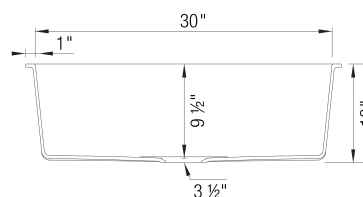

PRECIS Super Single SILGRANIT

Warranty

BLANCO offers a limited lifetime warranty on all sinks and faucets, as well as a one-year warranty on all custom accessories.

Code/Standards Compliance

BLANCO sinks and faucets are third-party tested and certified to standards and listed by applicable certification bodies. For more information on individual product listings, contact our office or listing organization.

View our how-to videos to learn more about installing and caring for BLANCO products:
<https://www.blanco.com/us-en/service/how-to-videos/how-to-videos-for-sinks/>

Questions? Contact us today

BLANCO America, Inc.
110 Mount Holly By-Pass
Lumberton, NJ 08048

Phone & Fax
Phone: 888-668-6201
Fax: 609-668-6211