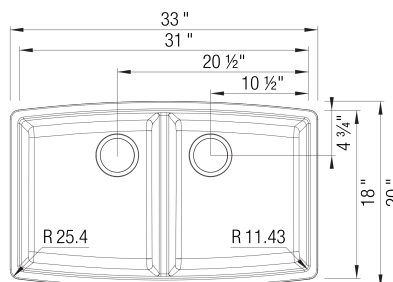

Sink Specifications

Color	SKU
Café	440068
Anthracite	440069
White	440071
Metallic Gray	440072
Truffle	441290
Cinder	441473
Coal Black	442937
Soft White	443086
Volcano Gray	443123

Design and Planning Tips

- Min cabinet size: 36 in

What is included:
Installation instructions
Cut-out template
Limited Lifetime Warranty

Depending on cabinet construction, a different cabinet size may be required. Consult the cabinet manufacturer.

Codes & Standards

CSA B45.8-18/ IAPMO Z403-2018

Optional Accessories

Walnut Wood Cutting Board	222587
Sink Grid	222429
Sink Grid	222469
CapFlow Strainer Cover	517666
Undermount Clips	440851

PERFORMA Equal Double SILGRANIT

Warranty

BLANCO offers a limited lifetime warranty on all sinks and faucets, as well as a one-year warranty on all custom accessories.

Code/Standards Compliance

BLANCO sinks and faucets are third-party tested and certified to standards and listed by applicable certification bodies. For more information on individual product listings, contact our office or listing organization.

View our how-to videos to learn more about installing and caring for BLANCO products:
<https://www.blanco.com/us-en/service/how-to-videos/how-to-videos-for-sinks/>

Questions? Contact us today

BLANCO America, Inc.
110 Mount Holly By-Pass
Lumberton, NJ 08048

Phone & Fax
Phone: 888-668-6201
Fax: 609-668-6211