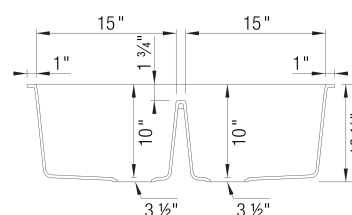

PERFORMA Equal Double SILGRANIT

Warranty

BLANCO offers a limited lifetime warranty on all sinks and faucets, as well as a one-year warranty on all custom accessories.

Code/Standards Compliance

BLANCO sinks and faucets are third-party tested and certified to standards and listed by applicable certification bodies. For more information on individual product listings, contact our office or listing organization.

View our how-to videos to learn more about installing and caring for BLANCO products:
<https://www.blanco.com/us-en/service/how-to-videos/how-to-videos-for-sinks/>

Questions? Contact us today

BLANCO America, Inc.
110 Mount Holly By-Pass
Lumberton, NJ 08048

Phone & Fax
Phone: 888-668-6201
Fax: 609-668-6211