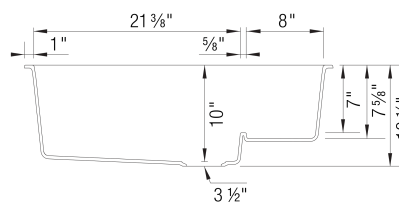

PERFORMA Cascade SILGRANIT

Warranty

BLANCO offers a limited lifetime warranty on all sinks and faucets, as well as a one-year warranty on all custom accessories.

Code/Standards Compliance

BLANCO sinks and faucets are third-party tested and certified to standards and listed by applicable certification bodies. For more information on individual product listings, contact our office or listing organization.

View our how-to videos to learn more about installing and caring for BLANCO products:
<https://www.blanco.com/us-en/service/how-to-videos/how-to-videos-for-sinks/>

Questions? Contact us today

BLANCO America, Inc.
110 Mount Holly By-Pass
Lumberton, NJ 08048

Phone & Fax
Phone: 888-668-6201
Fax: 609-668-6211