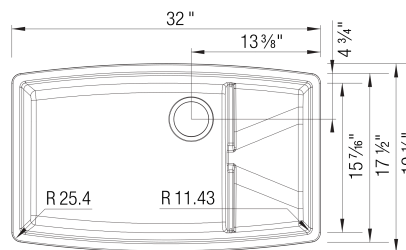

PERFORMA Cascade SILGRANIT

Warranty

BLANCO offers a limited lifetime warranty on all sinks and faucets, as well as a one-year warranty on all custom accessories.

Code/Standards Compliance

BLANCO sinks and faucets are third-party tested and certified to standards and listed by applicable certification bodies. For more information on individual product listings, contact our office or listing organization.

View our how-to videos to learn more about installing and caring for BLANCO products:
<https://www.blanco.com/us-en/service/how-to-videos/how-to-videos-for-sinks/>

Questions? Contact us today

BLANCO America, Inc.
110 Mount Holly By-Pass
Lumberton, NJ 08048

Phone & Fax
Phone: 888-668-6201
Fax: 609-668-6211