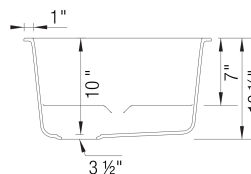

PERFORMA Cascade SILGRANIT

Warranty

BLANCO offers a limited lifetime warranty on all sinks and faucets, as well as a one-year warranty on all custom accessories.

Code/Standards Compliance

BLANCO sinks and faucets are third-party tested and certified to standards and listed by applicable certification bodies. For more information on individual product listings, contact our office or listing organization.

View our how-to videos to learn more about installing and caring for BLANCO products:
<https://www.blanco.com/us-en/service/how-to-videos/how-to-videos-for-sinks/>

Questions? Contact us today

BLANCO America, Inc.
110 Mount Holly By-Pass
Lumberton, NJ 08048

Phone & Fax
Phone: 888-668-6201
Fax: 609-668-6211