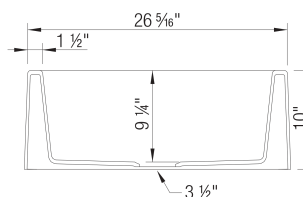

### Design and Planning Tips

- Min cabinet size: 30 in
- Apron front height: 10 in

What is included:  
Installation instructions  
Cabinet template  
Limited Lifetime Warranty

Custom cabinet installation required.  
To prevent damage, sink must be shipped on a pallet.