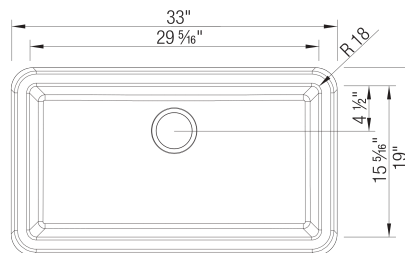

Design and Planning Tips

- Min cabinet size: 36 in
- Apron front height: 10 in

What is included:
Installation instructions
Cabinet template
Limited Lifetime Warranty

Custom cabinet installation required.
To prevent damage, sink must be shipped on a pallet.