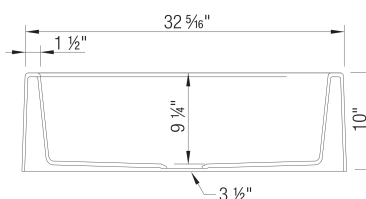

- Min cabinet size: 36 in
- Apron front height: 10 in

What is included:
Installation instructions
Cabinet template
Limited Lifetime Warranty

Custom cabinet installation required.
To prevent damage, sink must be shipped on a pallet.