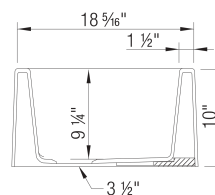

Warranty

BLANCO offers a limited lifetime warranty on all sinks and faucets, as well as a one-year warranty on all custom accessories.

Code/Standards Compliance

BLANCO sinks and faucets are third-party tested and certified to standards and listed by applicable certification bodies. For more information on individual product listings, contact our office or listing organization.

View our how-to videos to learn more about installing and caring for BLANCO products:
<https://www.blanco.com/us-en/service/how-to-videos/how-to-videos-for-sinks/>

Questions? Contact us today

BLANCO America, Inc.
110 Mount Holly By-Pass
Lumberton, NJ 08048

Phone & Fax
Phone: 888-668-6201
Fax: 609-668-6211

While BLANCO endeavors to provide accurate information, all dimensions are nominal, cannot be guaranteed, and are subject to change or cancellation. BLANCO assumes no responsibility for use of superseded or voided specifications.