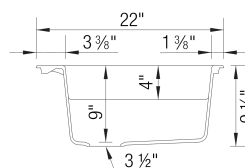

Optional Accessories

LIVEN 1-³/₄ Low Divide	235918
Large Bowl Grid	
LIVEN 1 ³/₄ Small Bowl	235919
Grid	

Warranty

BLANCO offers a limited lifetime warranty on all sinks and faucets, as well as a one-year warranty on all custom accessories.

Code/Standards Compliance

BLANCO sinks and faucets are third-party tested and certified to standards and listed by applicable certification bodies. For more information on individual product listings, contact our office or listing organization.

View our how-to videos to learn more about installing and caring for BLANCO products:
<https://www.blanco.com/us-en/service/how-to-videos/how-to-videos-for-sinks/>

Questions? Contact us today

BLANCO America, Inc.
110 Mount Holly By-Pass
Lumberton, NJ 08048

Phone & Fax
Phone: 888-668-6201
Fax: 609-668-6211

While BLANCO endeavors to provide accurate information, all dimensions are nominal, cannot be guaranteed, and are subject to change or cancellation. BLANCO assumes no responsibility for use of superseded or voided specifications.