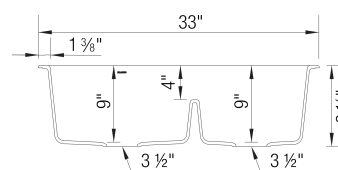

### Design and Planning Tips

- Min cabinet size: 36 in ( 914 mm )
- Rim height: 1/4 in ( 7 mm )

What is included:

Installation instructions, Cut-out template, Drop-in clips, Limited Lifetime Warranty

4 additional knock-out holes for accessories  
Undermount or drop-in installation