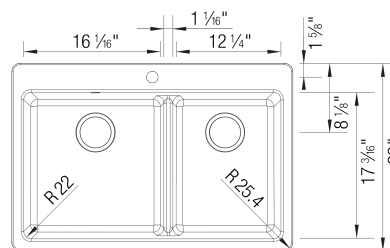

### Design and Planning Tips

- Min cabinet size: 36 in ( 914 mm )
- Rim height: 1/4 in ( 7 mm )

What is included:

Installation instructions, Cut-out template, Drop-in clips, Limited Lifetime Warranty

4 additional knock-out holes for accessories  
Undermount or drop-in installation