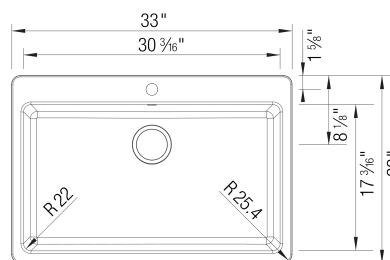

LIVEN 33 Super Single SILGRANIT

Design and Planning Tips

- Min cabinet size: 36 in (914 mm)
- Rim height: 1/4 in (7 mm)

What is included:

Installation instructions, Cut-out template, Drop-in clips, Limited Lifetime Warranty

4 additional knock-out holes for accessories
Undermount or drop-in installation