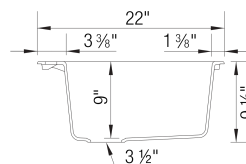

Optional Accessories

LIVEN Sink Grid   235914

Warranty

BLANCO offers a limited lifetime warranty on all sinks and faucets, as well as a one-year warranty on all custom accessories.

Code/Standards Compliance

BLANCO sinks and faucets are third-party tested and certified to standards and listed by applicable certification bodies. For more information on individual product listings, contact our office or listing organization.

View our how-to videos to learn more about installing and caring for BLANCO products:
<https://www.blanco.com/us-en/service/how-to-videos/how-to-videos-for-sinks/>

Questions? Contact us today

BLANCO America, Inc.
110 Mount Holly By-Pass
Lumberton, NJ 08048

Phone & Fax
Phone: 888-668-6201
Fax: 609-668-6211

While BLANCO endeavors to provide accurate information, all dimensions are nominal, cannot be guaranteed, and are subject to change or cancellation. BLANCO assumes no responsibility for use of superseded or voided specifications.