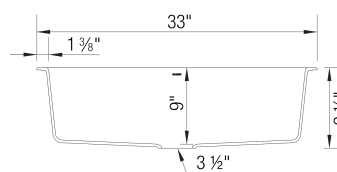

- Min cabinet size: 36 in (914 mm)
- Rim height: 1/4 in (7 mm)

What is included:

Installation instructions, Cut-out template, Drop-in clips, Limited Lifetime Warranty

4 additional knock-out holes for accessories
Undermount or drop-in installation