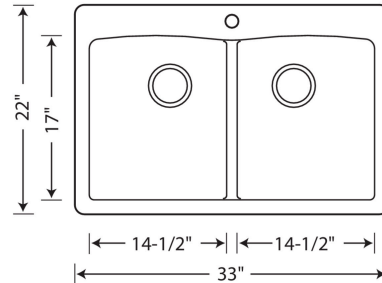

### Design and Planning Tips

- Min cabinet size: 36 in
- Bowl depth: 9 1/2 in ( 240.0 mm )

What is included:

Sink clips  
Installation instructions  
Cut-out template  
Limited Lifetime Warranty

Bowl Depths: 9-1/2" & 9-1/2"

Required outside cabinet: 33" (undermount), 36" (drop-in)

Cutout Size: 32-1/4" x 21-1/4"

Cutout Corner Radius: #"

Additional hole drilling available. Please contact your Blanco sales representative for more information.