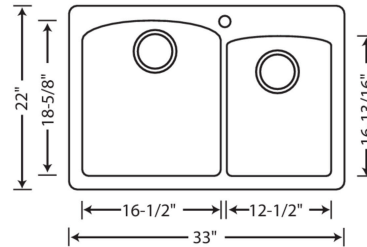

## DIAMOND 1<sup>3</sup>/<sub>4</sub> DUAL MOUNT SILGRANIT

### Design and Planning Tips

- Min cabinet size: 36 in
- Bowl depth: 9.5 in ( 240.0 mm )

What is included:

Sink clips  
Installation instructions  
Cut-out template  
Limited Lifetime Warranty

Bowl Depths: 9-1/2" & 8"

Required outside cabinet: 33" (drop-in), 36" (undermount)

Cutout Size: 32-1/4" x 21-1/4"

Cutout Corner Radius: #"

\*If undermount installation, the required cabinet space should be 35".

Additional hole drilling available. Please contact your Blanco sales representative for more information.