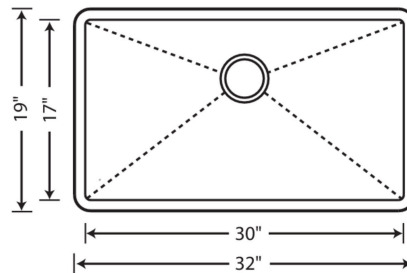

## Design and Planning Tips

- Min cabinet size: 36 in
- Bowl depth: 9 1/2 in ( 240.0 mm )

What is included:  
Installation instructions  
Cut-out template  
Limited Lifetime Warranty

Bowl Depth: 9-1/2"  
Required outside cabinet: 36"  
Cutout Size: Template provided with approximate #"  
reveal  
This design allows easy install in standard 25"  
countertops.  
Codes/Standards: CSA B45.8-18/ IAPMO Z403-2018