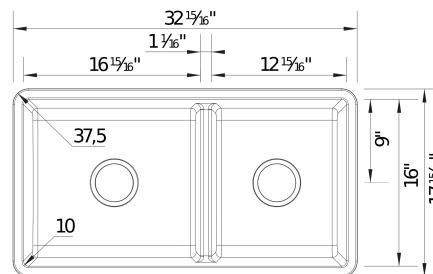

Sink Specifications

Color	SKU
White	442524
Anthracite	442525
Café	442528
Cinder	442521
Truffle	442522
Coal Black	442925
Volcano Gray	443117
Soft White	443080

PRECIS 1³/₄ Low Divide SILGRANIT