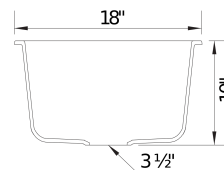

- Min cabinet size: 36 in (914 mm)

What is included:

Installation instructions, Cut-out template, Limited Lifetime Warranty, Reversible

Codes & Standards

CSA B45.8-18/ IAPMO Z403-2018

Optional Accessories

Sink Grid	236782
Sink Grid	236783
CapFlow Strainer Cover	517666
Undermount Clips	440851