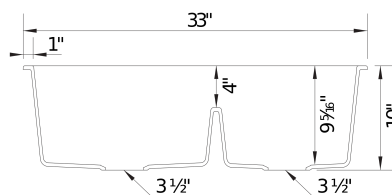

- Min cabinet size: 36 in (914 mm)

What is included:

Installation instructions, Cut-out template, Limited Lifetime Warranty, Reversible

Codes & Standards

CSA B45.8-18/ IAPMO Z403-2018

Optional Accessories

Sink Grid	236782
Sink Grid	236783
CapFlow Strainer Cover	517666
Undermount Clips	440851