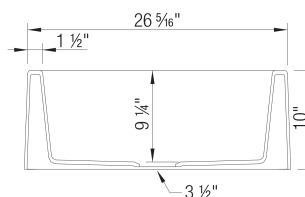

### Design and Planning Tips

- Min cabinet size: 30 in
- Apron front height: 10 in

What is included:  
Installation instructions  
Cabinet template  
Limited Lifetime Warranty

Custom cabinet installation required.  
To prevent damage, sink must be shipped on a pallet.