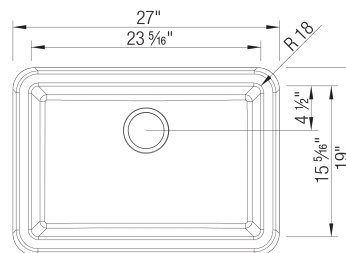

### Design and Planning Tips

- Min cabinet size: 30 in
- Apron front height: 10 in

What is included:  
Installation instructions  
Cabinet template  
Limited Lifetime Warranty

Custom cabinet installation required.  
To prevent damage, sink must be shipped on a pallet.