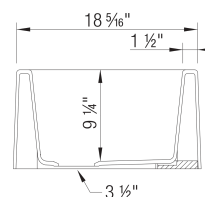

Warranty

BLANCO offers a limited lifetime warranty on all sinks and faucets, as well as a one-year warranty on all custom accessories.

Code/Standards Compliance

BLANCO sinks and faucets are third-party tested and certified to standards and listed by applicable certification bodies. For more information on individual product listings, contact our office or listing organization.

View our how-to videos to learn more about installing and caring for BLANCO products:
<https://www.blanco.com/us-en/service/how-to-videos/how-to-videos-for-sinks/>

Questions? Contact us today

BLANCO America, Inc.
110 Mount Holly By-Pass
Lumberton, NJ 08048

Phone & Fax
Phone: 888-668-6201
Fax: 609-668-6211

While BLANCO endeavors to provide accurate information, all dimensions are nominal, cannot be guaranteed, and are subject to change or cancellation. BLANCO assumes no responsibility for use of superseded or voided specifications.