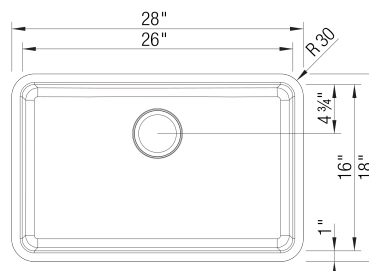

FORMERA 28

Stainless steel Satin brushed finish

Warranty

BLANCO offers a limited lifetime warranty on all sinks and faucets, as well as a one-year warranty on all custom accessories.

Code/Standards Compliance

BLANCO sinks and faucets are third-party tested and certified to standards and listed by applicable certification bodies. For more information on individual product listings, contact our office or listing organization.

View our how-to videos to learn more about installing and caring for BLANCO products:
<https://www.blanco.com/us-en/service/how-to-videos/how-to-videos-for-sinks/>

Questions? Contact us today

BLANCO America, Inc.
110 Mount Holly By-Pass
Lumberton, NJ 08048

Phone & Fax
Phone: 888-668-6201
Fax: 609-668-6211

While BLANCO endeavors to provide accurate information, all dimensions are nominal, cannot be guaranteed, and are subject to change or cancellation. BLANCO assumes no responsibility for use of superseded or voided specifications.