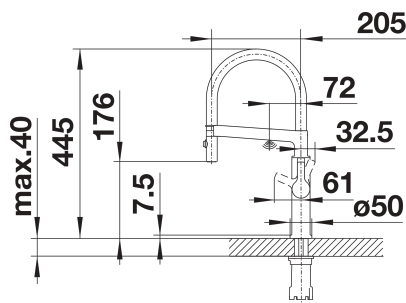

Faucet Specifications

Color	SKU
PVD Steel	401993

Product Features

- Pull-down, magnetized handspray with dual selectable spray patterns
- 360° swivel provides extended range
- Flexible spring allows easy range of motion
- Electronic sensor technology with start-stop interface
- Ceramic disc cartridge
- 1.5 GPM (Gallons Per Minute) flow rate

Codes & Standards

ASME A112.18.1/CSA B125.1, NSF/ANSI/CAN 61, NSF/ANSI 372 listed, AB 1953, AB 100, CalGreen, George SB 370

Optional Accessories

SOLENTA AC Adapter	406595

SOLENTA SENSO PVD

Warranty

BLANCO offers a limited lifetime warranty on all sinks and faucets, as well as a one-year warranty on all custom accessories.

Code/Standards Compliance

BLANCO sinks and faucets are third-party tested and certified to standards and listed by applicable certification bodies. For more information on individual product listings, contact our office or listing organization.

View our how-to videos to learn more about installing and caring for BLANCO products:
<https://www.blanco.com/us-en/service/how-to-videos/how-to-videos-for-sinks/>

Questions? Contact us today

BLANCO America, Inc.
110 Mount Holly By-Pass
Lumberton, NJ 08048

Phone & Fax
Phone: 888-668-6201
Fax: 609-668-6211

While BLANCO endeavors to provide accurate information, all dimensions are nominal, cannot be guaranteed, and are subject to change or cancellation. BLANCO assumes no responsibility for use of superseded or voided specifications.