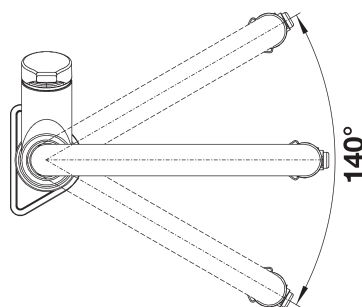

Faucet Specifications

Color	SKU
PVD Steel	401993

Product Features

- Pull-down, magnetized handspray with dual selectable spray patterns
- 360° swivel provides extended range
- Flexible spring allows easy range of motion
- Electronic sensor technology with start-stop interface
- Ceramic disc cartridge
- 1.5 GPM (Gallons Per Minute) flow rate

Codes & Standards

ASME A112.18.1/CSA B125.1, NSF/ANSI/CAN 61, NSF/ANSI 372 listed, AB 1953, AB 100, CalGreen, George SB 370

Optional Accessories

SOLENTA AC Adapter	406595

SOLENTA SENSO PVD

Warranty

BLANCO offers a limited lifetime warranty on all sinks and faucets, as well as a one-year warranty on all custom accessories.

Code/Standards Compliance

BLANCO sinks and faucets are third-party tested and certified to standards and listed by applicable certification bodies. For more information on individual product listings, contact our office or listing organization.

View our how-to videos to learn more about installing and caring for BLANCO products:
<https://www.blanco.com/us-en/service/how-to-videos/how-to-videos-for-sinks/>

Questions? Contact us today

BLANCO America, Inc.
110 Mount Holly By-Pass
Lumberton, NJ 08048

Phone & Fax
Phone: 888-668-6201
Fax: 609-668-6211

While BLANCO endeavors to provide accurate information, all dimensions are nominal, cannot be guaranteed, and are subject to change or cancellation. BLANCO assumes no responsibility for use of superseded or voided specifications.