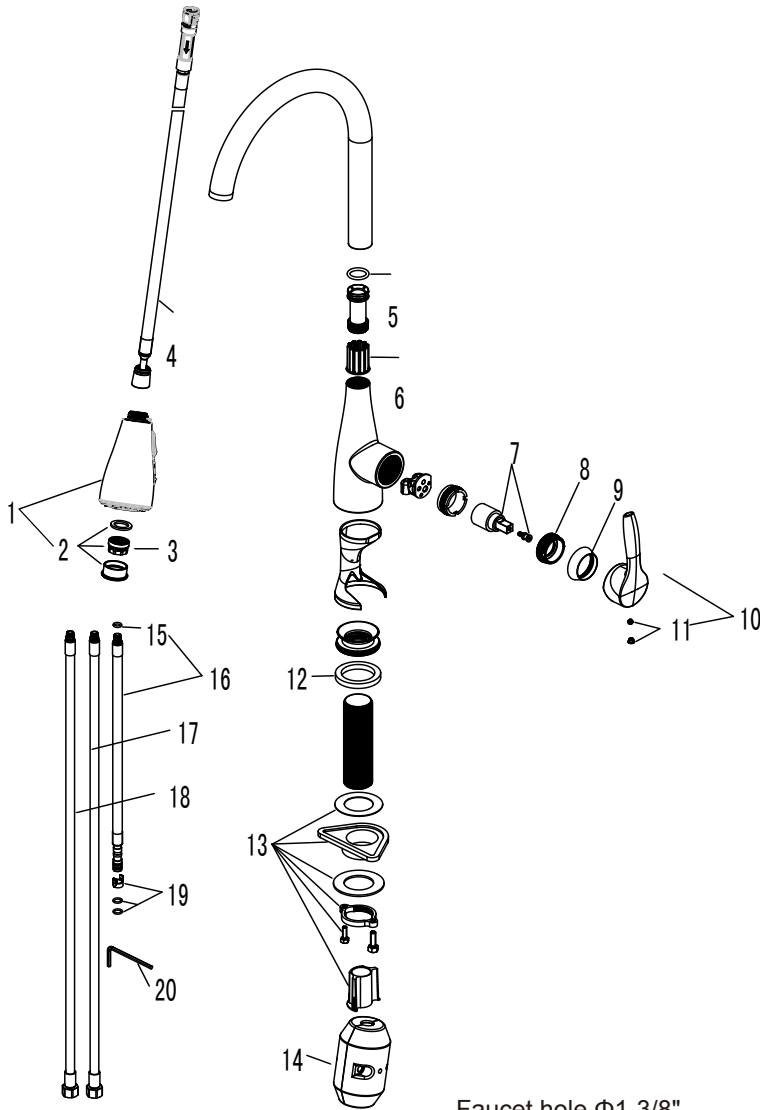

FEATURED MODEL

442206 ATURA Pull-Down 2.2 gpm, STAINLESS

ADDITIONAL MODELS

442205 2.2 gpm, CHROME

442207 1.5 gpm, CHROME

442208 1.5 gpm, STAINLESS Finish

FEATURES

- Solid brass body
- Ceramic disk cartridge
- Pull-down spray
- 2.2 GPM flow rate
- Installation in a 1-3/8" hole
- Color coded hot and cold supply lines
- 360 degree spout swivel
- Maximum deck thickness 2-1/4"

JOB INFORMATION

Job Name: _____

Contact: _____

Date Specified: _____

Specifier: _____

Contractor: _____

NOMINAL DIMENSIONS

Model 442206 shown

REACH	SPOUT HEIGHT	FAUCET HEIGHT
9"	8-7/8"	16-3/8"

See next page for exploded parts drawing and parts list.

BLANCO AMERICA

800.451.5782

www.blancoamerica.com

© 2017 BLANCO AMERICA

1/17

SPEC-001

Faucet hole $\Phi 1-3/8$ "

REPAIR PART GUIDE

Diagram#	Description	Part#
1	Handspray Chrome	442243
1	Handspray Stainless	442244
2	Aerator Kit	442245
3	Aerator	442272
4	Spray Hose 2.2GPM	442246
4	Spray Hose 1.5GPM	442247
5	O-Ring	442248
6	Lining	442249
7	Cartridge Assembly	442250
8	Cartridge Locking Nut	442251
9	Cartridge Cap Chrome	442252
9	Cartridge Cap Stainless	442253
10	Handle Chrome	442254
10	Handle Stainless	442255
11	Handle Screw And Cap Chrome	442256
11	Handle Screw And Cap Stainless	442257
12	Sealing Ring	442258
13	Mounting Kit	442259
14	Weight	442260
15	O-Ring	442261
16	Supply Line	442262
17	Cold Water Supply Line(Blue)	442263
18	Hot Water Supply Line(Red)	442264
19	Connector And O-Ring	442265
20	Hex Key	442266