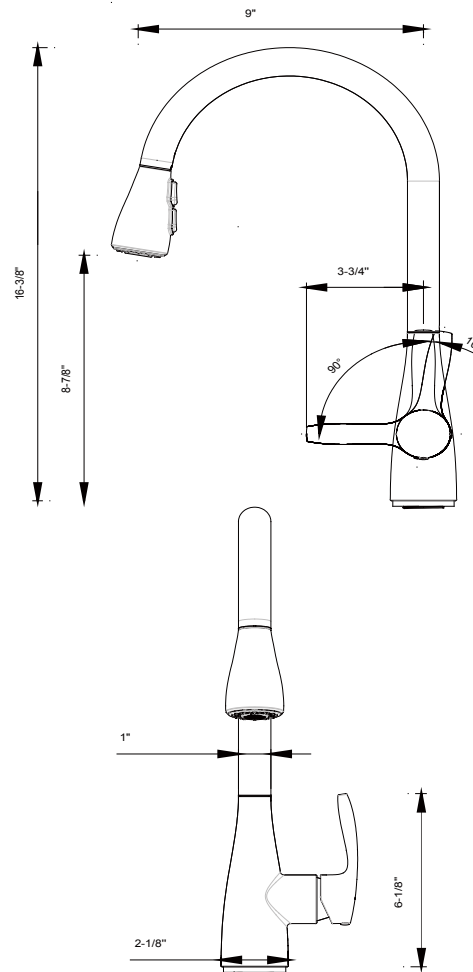

FEATURED MODEL

442206 ATURA Pull-Down 2.2 gpm, STAINLESS

ADDITIONAL MODELS

442205 2.2 gpm, CHROME

442207 1.5 gpm, CHROME

442208 1.5 gpm, STAINLESS Finish

FEATURES

- Solid brass body
- Ceramic disk cartridge
- Pull-down spray
- 2.2 GPM flow rate
- Installation in a 1-3/8" hole
- Color coded hot and cold supply lines
- 360 degree spout swivel
- Maximum deck thickness 2-1/4"

JOB INFORMATION

Job Name: _____

Contact: _____

Date Specified: _____

Specifier: _____

Contractor: _____

NOMINAL DIMENSIONS

Model 442206 shown

REACH	SPOUT HEIGHT	FAUCET HEIGHT
9"	8-7/8"	16-3/8"

See next page for exploded parts drawing and parts list.

BLANCO AMERICA

800.451.5782

www.blancoamerica.com

© 2017 BLANCO AMERICA

1/17

SPEC-001

Faucet hole $\Phi 1-3/8$ "

REPAIR PART GUIDE

Diagram#	Description	Part#
1	Handspray Chrome	442243
1	Handspray Stainless	442244
2	Aerator Kit	442245
3	Aerator	442272
4	Spray Hose 2.2GPM	442246
4	Spray Hose 1.5GPM	442247
5	O-Ring	442248
6	Lining	442249
7	Cartridge Assembly	442250
8	Cartridge Locking Nut	442251
9	Cartridge Cap Chrome	442252
9	Cartridge Cap Stainless	442253
10	Handle Chrome	442254
10	Handle Stainless	442255
11	Handle Screw And Cap Chrome	442256
11	Handle Screw And Cap Stainless	442257
12	Sealing Ring	442258
13	Mounting Kit	442259
14	Weight	442260
15	O-Ring	442261
16	Supply Line	442262
17	Cold Water Supply Line(Blue)	442263
18	Hot Water Supply Line(Red)	442264
19	Connector And O-Ring	442265
20	Hex Key	442266