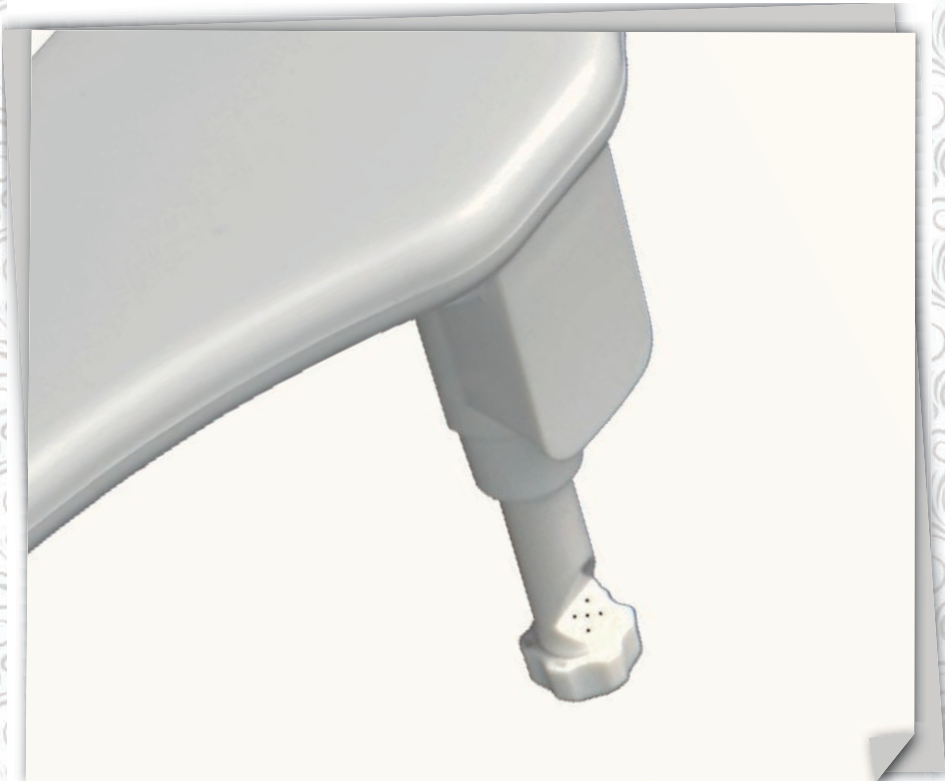

Maintenance

To clean the nozzle, gently pull down on the head of the nozzle and use a toothbrush or soft cloth and mild detergent to clean the nozzle.

Do not use any harsh, abrasive products to clean A3, which may damage the surface of the product.