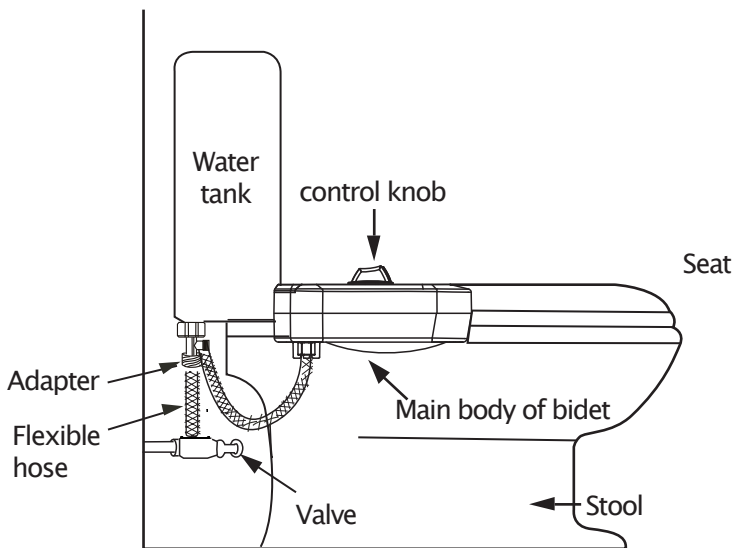

## Functions and Characteristics

- Ambient temperature bidet model
- Ingenious splash guard
- Continuous Controlled Water Stream
- No electricity or battery required
- Connects directly to fresh water line
- Built-in cold water by-pass
- Adjustable pressure Control
- Quality silver brass parts
- Brass T valve
- Retractable nozzle for better hygiene
- Splash Guarded Nozzle
- P.S.P.C (Positive Stepping Pressure Control)
- Double sided body panel

## Parts List

Name	Quantity
Bidet	1
7/8" T Adapter	1
Braided Metal Hose	1
Protective O rings	2
Owner's Manual	1

# Configuration

Tighten connections while checking for leaks. Do not over tighten.