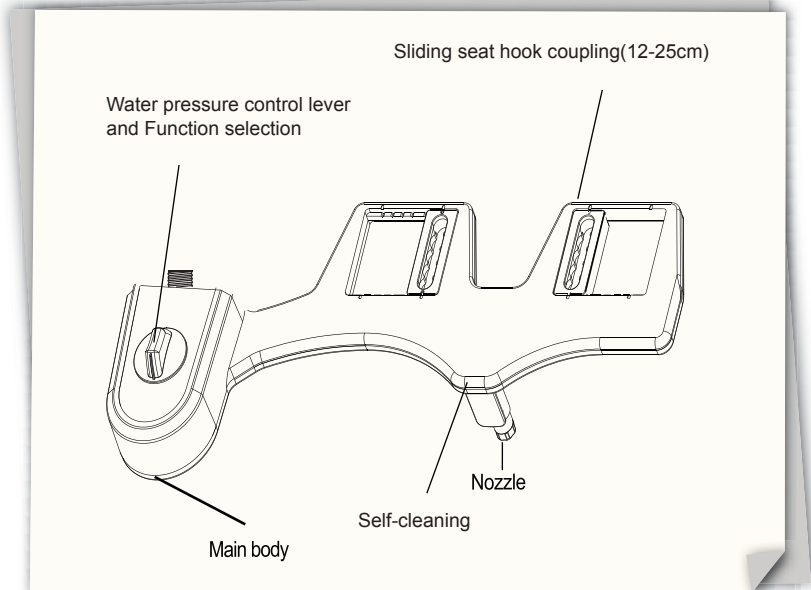

Installation  
Manual &  
Operating  
Instructions

WARNING

Do Not over-tighten plumbing connections.

Over-tightening plumbing connections can damage parts and cause leaks.

## Functions and Characteristics

- Ambient temperature bidet model
- Ingenious splash guard
- Continuous Controlled Water Stream
- No electricity or battery required
- Connects directly to fresh water line
- Built-in cold water by-pass
- Adjustable pressure Control
- Quality silver brass parts
- Brass T valve
- Retractable nozzle for better hygiene
- Splash Guarded Nozzle
- P.S.P.C (Positive Stepping Pressure Control)
- Double sided body panel

4  Mount bidet and toilet seat/lid over toilet mounting holes. Supplied rubber O-rings should be placed under the bidet mounting bracket to protect and secure the bidet on the toilet.

5  Connect water supply hose between bidet inlet and universal T valve

It is recommended that women lean forward slightly for the spray to reach all areas during the feminine wash cycle.

Self-Cleaning

The self cleaning operation is accessed by turning the dial in the counterclockwise direction. This will flush out and allow water to flow over the nozzle.