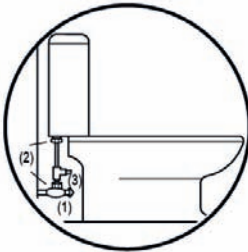

Installation Instructions

1. CAUTION

Do Not over tighten any connections.
Over tightening connections and adaptor can
cause damage to the parts.

2. PROCEDURES OF ASSEMBLY

1

Shut water supply off by turning
it to the right and disassemble the
water hose.
Flush toilet to drain water inside of
toilet water tank before
disassembling the water hose.