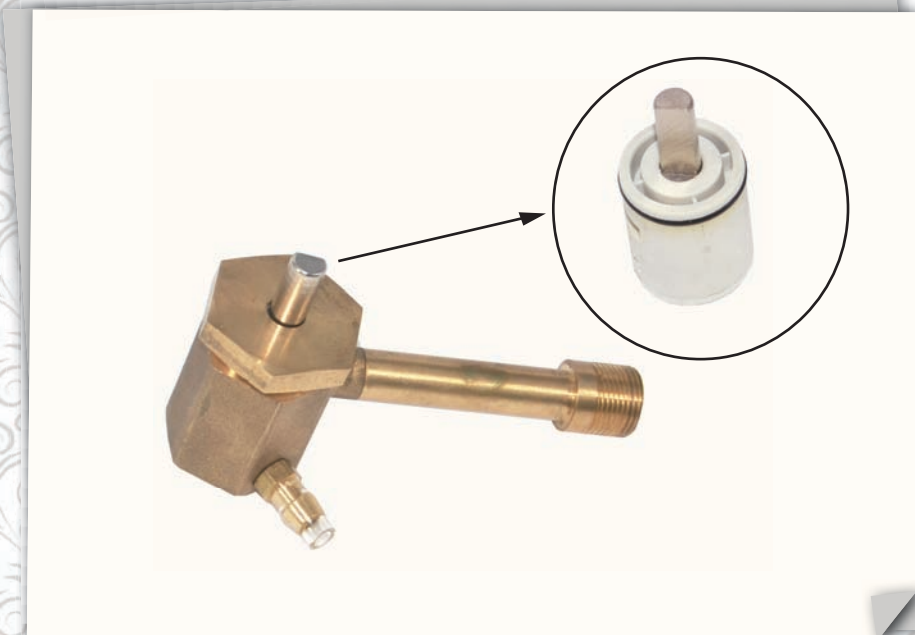

## Functions and Characteristics

- Ambient temperature bidet model
- Ingenious splash guard
- Continuous Controlled Water Stream
- No electricity or battery required
- Connects directly to fresh water line
- Built-in cold water by-pass
- Adjustable pressure Control
- Quality silver brass parts
- Brass T valve
- Retractable nozzle for better hygiene
- Splash Guarded Nozzle
- P.S.P.C (Positive Stepping Pressure Control)
- Double sided body panel

## Parts List

Name	Quantity
Bidet	1
7/8" T Adapter	1
Braided Metal Hose	1
Protective O rings	2
Owner's Manual	1

# Configuration

Tighten connections while checking for leaks. Do not over tighten.