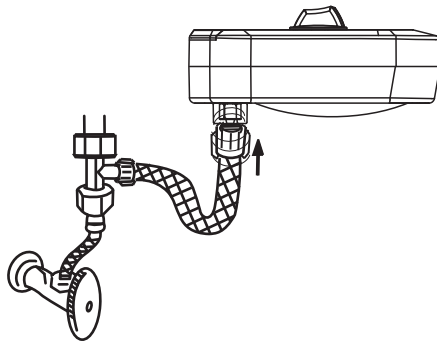

## Functions and Characteristics

- Ambient temperature bidet model
- Ingenious splash guard
- Continuous Controlled Water Stream
- No electricity or battery required
- Connects directly to fresh water line
- Built-in cold water by-pass
- Adjustable pressure Control
- Quality silver brass parts
- Brass T valve
- Retractable nozzle for better hygiene
- Splash Guarded Nozzle
- P.S.P.C (Positive Stepping Pressure Control)
- Double sided body panel

## Parts List

Name	Quantity
Bidet	1
7/8" T Adapter	1
Braided Metal Hose	1
Protective O rings	2
Owner's Manual	1

# Configuration

Tighten connections while checking for leaks. Do not over tighten.