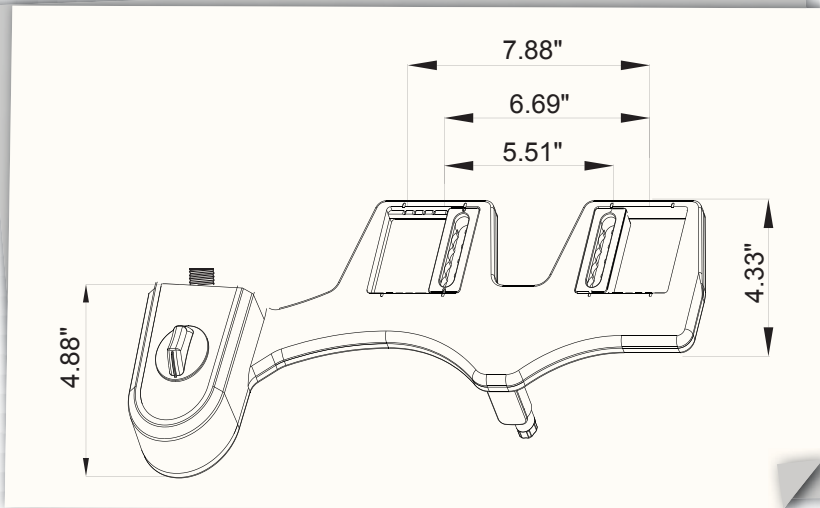

Configuration