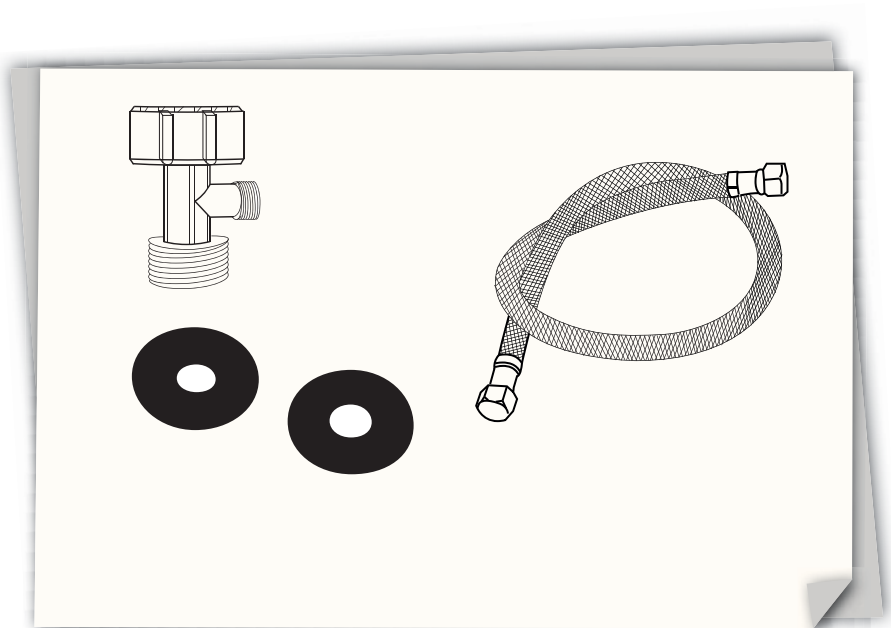

Parts List

Name	Quantity
Bidet	1
7/8" T Adapter	1
Braided Metal Hose	1
Protective O rings	2
Owner's Manual	1