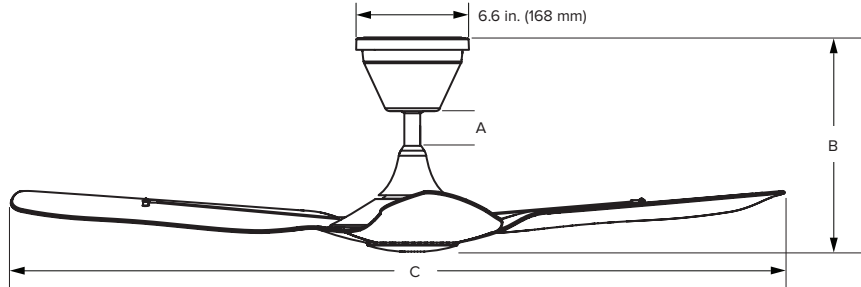

HAIKU® COASTAL

THE WORLD'S FIRST AND ONLY STORM-READY FAN

Pictured with 5 in. (128.5 mm) downrod¹

Downrod Lengths							
Downrod (A)¹	Included		Optional				
		5 in. (128.5 mm)	10 in. (256 mm)	22 in. (561 mm)	34.8 in. (884 mm)	50.8 in. (1291 mm)	62.8 in. (1595 mm)
Fan Height (B)	11.5 in. (289 mm)	16.4 in. (417 mm)	28.4 in. (721 mm)	41.1 in. (1044 mm)	57.1 in. (1451 mm)	69 in. (1755 mm)	
Ceiling Height	≥ 8 ft (≥ 2.4 m)	≥ 9 ft (≥ 2.7 m)	≥ 10 ft (≥ 3 m)	≥ 11 ft (≥ 3.4 m)	≥ 12 ft (≥ 3.7 m)	≥ 13 ft (≥ 4 m)	

Fan Specifications									Light Specifications	
Diameter (C)	CFM (Max)	Max Speed	Watts (Max)	Environment²	Input Power	Packaged Dimensions and Weight	Fan Weight	Sound Level³	Color Temp	CRI
52 in. (132 cm)	6,429 CFM	202 RPM	26.7 W	UL Wet Rated for outdoor use IP56	100–240 VAC, 50/60 Hz, 1 Φ	27-3/8 in. L x 11-1/8 in. W x 9-3/8 in. H (695 mm L x 283 mm W x 238 mm H) 17.4 lb (7.9 kg)	10.4 lb (4.7 kg)	<35 dBA at max speed	2700 K	90
60 in. (152 cm)	8,767 CFM	194 RPM	35.5 W			31-1/4 in. L x 11-1/8 in. W x 9-1/2 in. H (794 mm L x 283 mm W x 241 mm H) 19 lb (8.6 kg)	12.9 lb (5.9 kg)			

Construction Features					
Airfoils	Motor	Controls	Integrated LED Light	Mounting	Optional Accessories
UV-resistant hybrid resin construction Stainless steel retention cables secure and stabilize airfoils	High-efficiency, brushless EC motor Sealed bearings and electronics	Handheld remote Bluetooth wall control Big Ass Fans mobile app⁴ Voice control⁴ 0–10 V	Sealed for protection against moisture Settings include on/off and 16 dimmable light levels	Flat ceilings 8 ft (2.4 m) or taller Covered mounting bracket protects against debris and moisture Fan stabilizer restricts movement in high wind conditions	Bluetooth wall control 0–10 V module Extended length downrods

Ordering Information	
Matte Black	Matte White
52 inch (132 cm): MK-HKC1-042506A258F258I05S2 60 inch (152 cm): MK-HKC1-052506A258F258I05S2	52 inch (132 cm): MK-HKC1-042506A824F824I05S2 60 inch (152 cm): MK-HKC1-052506A824F824I05S2
Caramel⁵	Cocoa⁵
52 inch (132 cm), Caramel/White: MK-HKC1-042506A824F533I05S2 52 inch (132 cm), Caramel/Black: MK-HKC1-042506A258F533I05S2	52 inch (132 cm), Cocoa/Black: MK-HKC1-042506A258F532I05S2

Remote

Finish Options

USA
BIGASSFANS.COM
877-244-3267

CANADA
BIGASSFANS.COM
844-924-4277

AUSTRALIA
BIGASSFANS.COM/AU
1300 244 277

SINGAPORE
BIGASSFANS.COM/SG
65 6709 8500