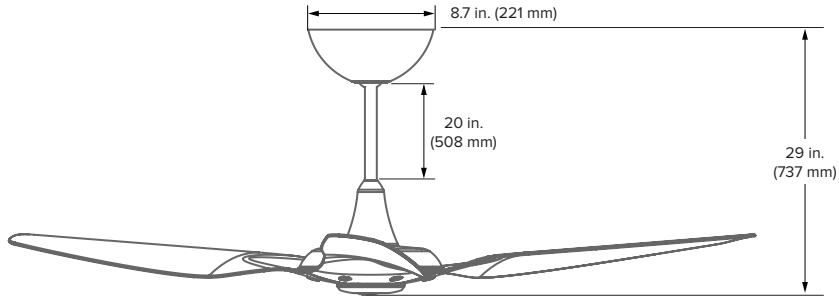

HAIKU UPLIGHT

SEE YOUR SPACE IN LUMINOUS LUXURY

Shown with the 20 in. (508 mm) downrod. See the full fan cut sheet for a complete list of fan heights with optional downrods.

Technical Specifications

Operating Voltage	Operating Current	Nominal Input Power	Operating Temperature	Nominal Lumen Output	Color Rendering Index (CRI)	Corresponding Color Temperature (CCT)	Dimming Range
12/24 VCC	1.5 Adc (100% PWM)	16.3 W	32° to 104 °F (0° to 40 °C)	1,169 lm	82	2700 K	3–100% (16 settings)

Construction and Controls

Finishes	Controls¹	SenseME Technology²	Environment
Matches fan hardware finish	On/Off Remote control Haiku mobile app Voice control	Set the light's schedule, enable its motion sensor, and adjust other settings using the Haiku mobile app.	Indoor use only

Ordering Information

Diameter	Mount	Airfoil Material, Motor Finish	Country	Motor	Gen	Airfoil Finish (Aluminum Only)
52 inch: S3127 60 inch: S3150 84 inch: B3213	Universal: X2	Aluminum, Black: AB Aluminum, ORB: AO Aluminum, SN: AS Aluminum, White: AW Bamboo Caramel, Black: BC Bamboo Caramel, ORB: BCO Bamboo Caramel, SN: BCS Bamboo Caramel, White: BCW Bamboo Cocoa, Black: BW Bamboo Cocoa, ORB: BWO Bamboo Cocoa, SN: BWS Bamboo Cocoa, White: BWW	North America: 0402 Europe: 0502 Japan: 0602 Saudi Arabia, UAE: 0802	52 in: C 60 in: C 84 in: D	01	Black: F258-G9 White: F259-G9 Polished Aluminum: F421-G9 Brushed Copper: F523-G9 Brushed Aluminum: F531-G9 Satin Nickel: F470-G9 Oil-Rubbed Bronze: F471-G9 Driftwood: F772-G9

Uplight

Finish Options

Black: 009407-258
White: 009407-259
Satin Nickel: 009407-470
Oil-Rubbed Bronze: 009407-471