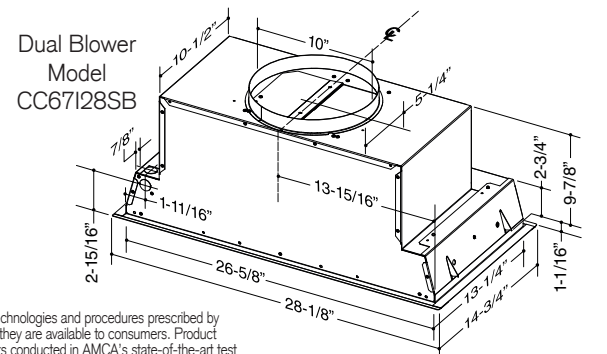

BLOWER	MODEL	GREASE FILTERS (replacement)
Single	CC65I28SB	SV18428
Dual	CC67I28SB	SV18428

PERFORMANCE								
Blower	Duct Size & Discharge	Volts	Hz	Amps	Sones		CFM	
					Low	High	Low	High
Single	3¼-in. x 10-in. Vertical	120	60	3.0	2.0	11.5	200	570 ‡
	3¼-in. x 10-in. Horizontal	120	60	2.9	2.0	10.5	190	570 ‡
Dual	10-in. Round	120	60	9.5	1.5	12.0	370	1000

‡ If needed, ask a recommended installer to limit discharge to 300 CFM.

FEATURES	
Finish	430 Stainless Steel
Cooktop Lighting	2 LED Modules - 120 V, 5.5 W
Grease Filters	Hybrid Baffle, Stainless Steel with Aluminum Mesh - Dishwasher Safe
Damper	3¼-in. x 10-in. (Included with CC65) 10-in. Round (Included with CC67)
OPTIONAL ACCESSORIES	
30" Liner	ALCC630SB
36" Liner	ALCC636SB
42" Liner	ALCC642SB
CFM Reducer Kit	ARP310 (for use with CC65)
MOUNTING HEIGHT	
24-in. to 30-in. from cooktop to bottom of hood	
LIMITED WARRANTY	
5-year 2-year (labour only) (See installation manual for full warranty text.)	
FOR INDOOR USE ONLY	

SPECIFICATION SHEET

ALEFRUN - CC6 SERIES