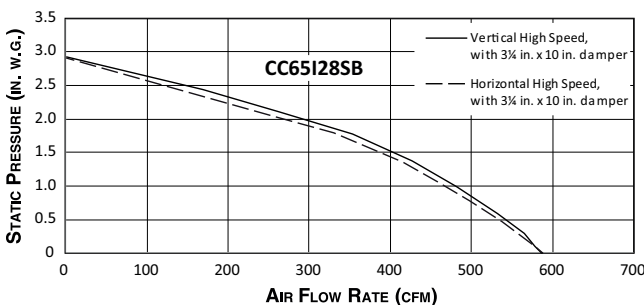

BLOWER	MODEL	GREASE FILTERS (replacement)
Single	CC65I28SB	SV18428
Dual	CC67I28SB	SV18428

PERFORMANCE								
Blower	Duct Size & Discharge	Volts	Hz	Amps	Sones		CFM	
					Low	High	Low	High
Single	3¼-in. x 10-in. Vertical	120	60	3.0	2.0	11.5	200	570 ‡
	3¼-in. x 10-in. Horizontal	120	60	2.9	2.0	10.5	190	570 ‡
Dual	10-in. Round	120	60	9.5	1.5	12.0	370	1000

‡ If needed, ask a recommended installer to limit discharge to 300 CFM.

FEATURES	
Finish	430 Stainless Steel
Cooktop Lighting	2 LED Modules - 120 V, 5.5 W
Grease Filters	Hybrid Baffle, Stainless Steel with Aluminum Mesh - Dishwasher Safe
Damper	3¼-in. x 10-in. (Included with CC65) 10-in. Round (Included with CC67)
OPTIONAL ACCESSORIES	
30" Liner	ALCC630SB
36" Liner	ALCC636SB
42" Liner	ALCC642SB
CFM Reducer Kit	ARP310 (for use with CC65)
MOUNTING HEIGHT	
24-in. to 30-in. from cooktop to bottom of hood	
LIMITED WARRANTY	
5-year 2-year (labour only) (See installation manual for full warranty text.)	
FOR INDOOR USE ONLY	

SPECIFICATION SHEET

ALEFRUN - CC6 SERIES