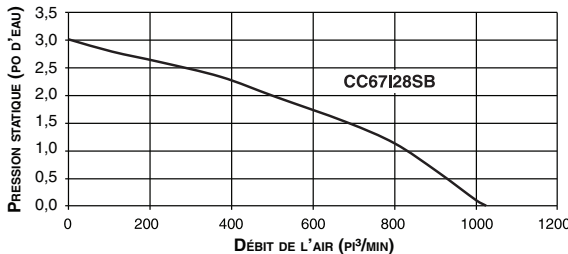

VENTILATEUR	MODÈLE	FILTRES À GRAISSES (remplacement)
Simple	CC65I28SB	SV18428
Double	CC67I28SB	SV18428

PERFORMANCE								
Ventilateur	Format de conduit & évacuation	Volts	Hz	Ampères	Sones		pi³/min	
					Basse	Haute	Basse	Haute
Simple	3¼ po x 10 po verticale	120	60	3,0	2,0	11,5	200	570 ‡
	3¼ po x 10 po horizontale	120	60	2,9	2,0	10,5	190	570 ‡
Double	10 po rond	120	60	9,5	1,5	12,0	370	1000

‡ Au besoin, demander à un installateur recommandé de limiter l'évacuation à 300 pi³/min.

CARACTÉRISTIQUES	
Fini	Acier inoxydable 430
Éclairage	2 Modules à DEL - 120 V, 5,5 W
Filtres à graisses	À chicane hybrides, Acier inox et maillage d'aluminium - Lavables au lave-vaisselle
Volet	3¼ po x 10 po (Inclus avec CC65) 10 po rond (Inclus avec CC67)

ACCESSOIRES OPTIONNELS	
Revêtement d'armoire de 30 po	ALCC630SB
Revêtement d'armoire de 36 po	ALCC636SB
Revêtement d'armoire de 42 po	ALCC642SB
Réducteur de débit	ARP310 (pour utilisation avec CC65)

HAUTEUR D'INSTALLATION
De 24 po à 30 po de la surface de cuisson au bas de la hotte

GARANTIE LIMITÉE
5 ans
2 ans (main-d'œuvre)
(Voir le manuel d'installation pour le texte complet de la garantie.)

POUR UTILISATION À L'INTÉRIEUR SEULEMENT

L'HOMOLOGATION HVI-2100 est conforme aux nouvelles techniques et procédures d'essai prescrites par le Home Ventilating Institute pour les produits d'emploi courant, dès leur disponibilité pour les consommateurs. Le rendement du produit est évalué à une pression statique de 0,1 po, d'après les tests effectués dans le laboratoire d'essai ultra-perfectionné de l'AMCA. Le sone est une mesure de la perception humaine de la puissance sonore, d'après des mesures effectuées en laboratoire.