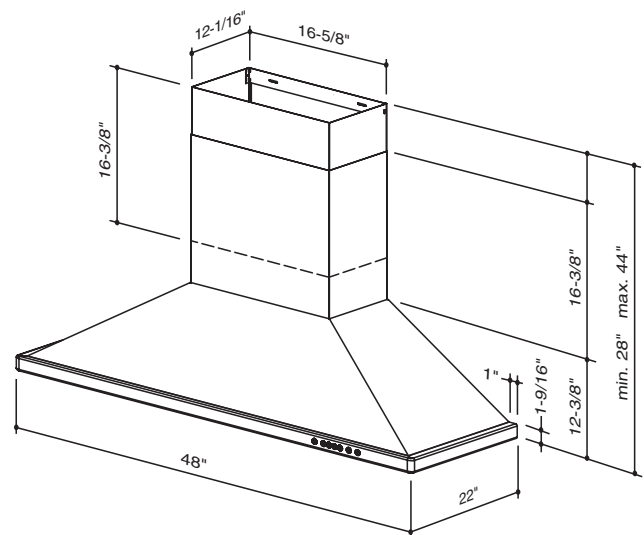

WTT32I48SB RANGE HOOD

Traditional Italian design wall mount chimney hood. Design includes modern features and high performance necessary in today's upscale residential kitchens.

FEATURES

- Wall mount
- Finish: 430 Stainless Steel #4 Brushed
- Width: 48"
- Depth: 22"
- Duct connector with back draft damper - 10" round
- Three-setting cook top lighting. Uses three (3), 50W, GU10 halogen lamps. Bulbs included.
- Quick release stainless steel / aluminum mesh filters are dishwasher safe.
- 4-speed electronic push button control with blue backlit selection indicators.
- Powerful, centrifugal blower with high efficiency motor produces 1200 CFM
- Quiet operation
- Heat Sentry™ - automatically turns blower to high speed when excess cooking heat is detected.
- Delay timer control automatically shuts off range hood after 5 minutes.
- Special control indicates when it's time to clean the filters.

OPTIONS

- Flue extension for 10-foot ceilings - AEWTT328SB
- Make-up Air damper - MD6T (6" duct), MD8T (8" duct)
- Relay and transformer included

SPECIFICATIONS

MODEL NO.	VOLTS	AMPS	CFM / SONES (High Speed)	CFM / SONES (Low Speed)	DUCT
WTT32I48SB	120	8.5	1200 / 12.0	400 / 2.0	10" round