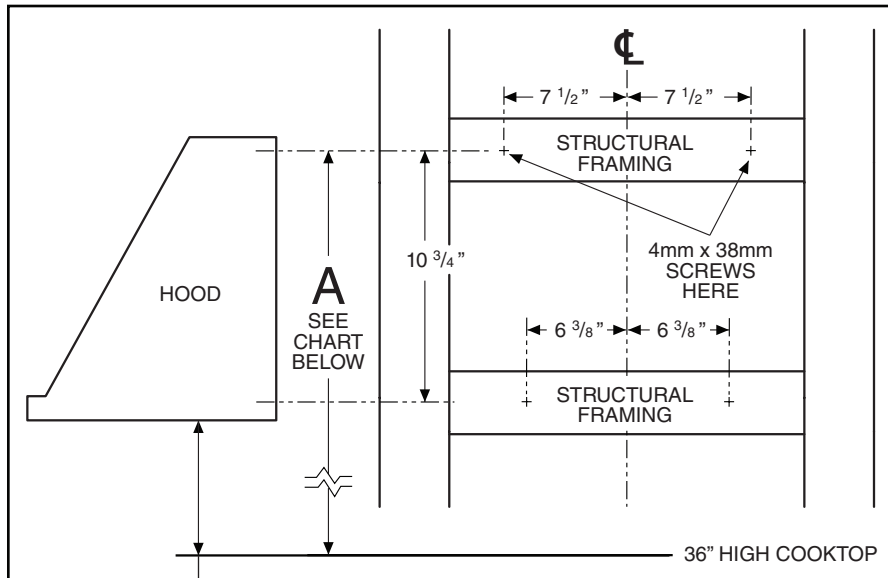

BEST Hartford, Wisconsin www.BestRangeHoods.com 800-558-1711

REFERENCE	QTY.	REMARKS	Project
			Location
			Architect
			Engineer
			Contractor
			Submitted by Date

WTT32I48SB WIRING

WTT32I48SB MOUNTING

Desired Hood Distance (Above 36" High Cooktop)

	24"	25"	26"	27"	28"	29"	30"
Ceiling Height	Upper Mounting Screws Location (Distance above 36" High Cooktop) (Dimension "A")						
8 Feet	36-1/8"	37-1/8"	38-1/8"	39-1/8"	40-1/8"	41-1/8"	42-1/8"
9 Feet					40-1/8"	41-1/8"	42-1/8"
9 Feet with AEWTT328SB	36-1/8"	37-1/8"	38-1/8"				
10 Feet with AEWTT328SB	36-1/8"	37-1/8"	38-1/8"	39-1/8"	40-1/8"	41-1/8"	42-1/8"