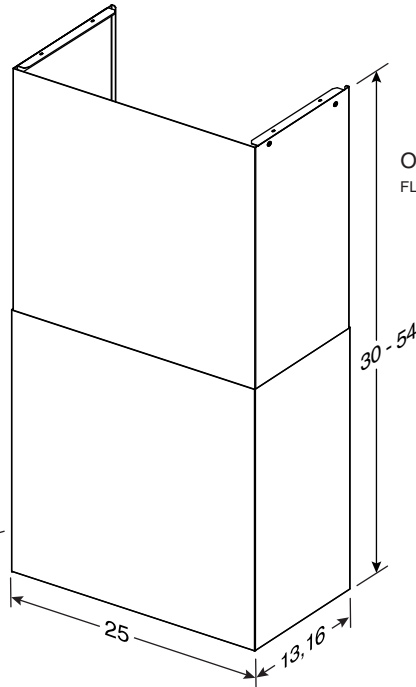

Model AWWPD336SB - 36-in. width
 Model AWWPD342SB - 42-in. width
 Model AWWPD348SB - 48-in. width
 Model AWWPD360SB - 60-in. width

FLUE COVER (optional)

- Stainless Steel construction - matches range hood.
- Attaches to top of range hood shell.
- Hides ducting and wipes clean easily.
- Extended depth available for hoods using the 3" wall extension.

Model AEWPD36SB - 6-in. high - for 8-ft. ceiling - standard depth
 Model AEWPD36SBE - 6-in. high - for 8-ft. ceiling - extended depth
 Model AEWPD318SB - 18-in. high - for 9-ft. ceiling - standard depth
 Model AEWPD318SBE - 18-in. high - for 9-ft. ceiling - extended depth
 Model AEWPD330SB - 30-in. high - for 10-ft. ceiling - standard depth
 Model AEWPD330SBE - 30-in. high - for 10-ft. ceiling - extended depth
 Model AEWPD3054SB - collapsed height: 30" - maximum height 54" - standard depth
 Model AEWPD3054SBE - collapsed height: 30" - maximum height 54" - extended depth

BACKSPLASH (optional)

- Model ABWPD for 36", 42" or 48" wide hood

BEST Hartford, Wisconsin www.BestRangeHoods.com 800-558-1711
 BEST Drummondville, QC, Canada www.BestRangeHoods.ca 866-737-7770

REFERENCE	QTY.	REMARKS	Project
			Location
			Architect
			Engineer
			Contractor
			Submitted by
			Date

- WPD39M SERIES RANGE HOOD SYSTEM -

AEWPD SERIES TELESCOPIC FLUE COVER

NOTE: DIMENSIONS SHOWN ARE IN INCHES