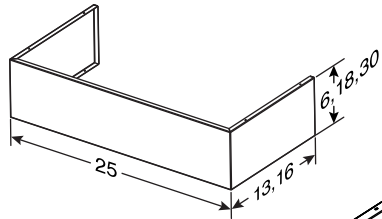

- WPD39M SERIES RANGE HOOD SYSTEM -

AEWPD SERIES TELESCOPIC FLUE COVER