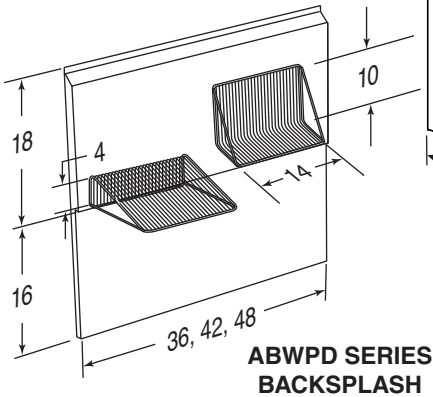

Model AWWPD336SB - 36-in. width
 Model AWWPD342SB - 42-in. width
 Model AWWPD348SB - 48-in. width
 Model AWWPD360SB - 60-in. width

FLUE COVER (optional)

- Stainless Steel construction - matches range hood.
- Attaches to top of range hood shell.
- Hides ducting and wipes clean easily.
- Extended depth available for hoods using the 3" wall extension.

Model AEWPD36SB - 6-in. high - for 8-ft. ceiling - standard depth
 Model AEWPD36SBE - 6-in. high - for 8-ft. ceiling - extended depth
 Model AEWPD318SB - 18-in. high - for 9-ft. ceiling - standard depth
 Model AEWPD318SBE - 18-in. high - for 9-ft. ceiling - extended depth
 Model AEWPD330SB - 30-in. high - for 10-ft. ceiling - standard depth
 Model AEWPD330SBE - 30-in. high - for 10-ft. ceiling - extended depth
 Model AEWPD3054SB - collapsed height: 30" - maximum height 54" - standard depth
 Model AEWPD3054SBE - collapsed height: 30" - maximum height 54" - extended depth

BACKSPLASH (optional)

- Model ABWPD for 36", 42" or 48" wide hood

BEST Hartford, Wisconsin www.BestRangeHoods.com 800-558-1711
 BEST Drummondville, QC, Canada www.BestRangeHoods.ca 866-737-7770

REFERENCE	QTY.	REMARKS	Project
			Location
			Architect
			Engineer
			Contractor
			Submitted by
			Date

- WPD39M SERIES RANGE HOOD SYSTEM -

AEWPD SERIES TELESCOPIC FLUE COVER

NOTE: DIMENSIONS SHOWN ARE IN INCHES