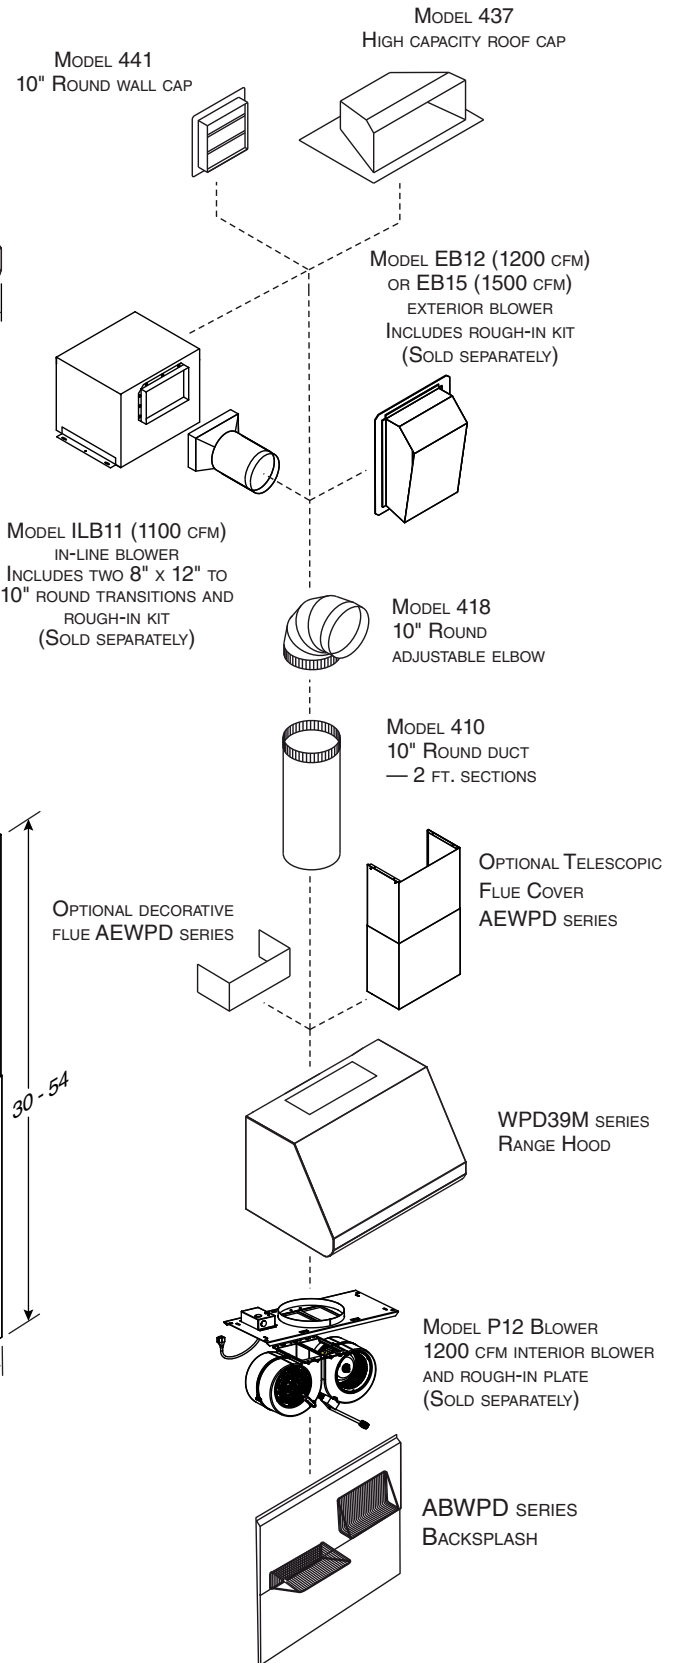

Model AWWPD336SB - 36-in. width
 Model AWWPD342SB - 42-in. width
 Model AWWPD348SB - 48-in. width
 Model AWWPD360SB - 60-in. width

FLUE COVER (optional)

- Stainless Steel construction - matches range hood.
- Attaches to top of range hood shell.
- Hides ducting and wipes clean easily.
- Extended depth available for hoods using the 3" wall extension.

Model AEWPD36SB - 6-in. high - for 8-ft. ceiling - standard depth
 Model AEWPD36SBE - 6-in. high - for 8-ft. ceiling - extended depth
 Model AEWPD318SB - 18-in. high - for 9-ft. ceiling - standard depth
 Model AEWPD318SBE - 18-in. high - for 9-ft. ceiling - extended depth
 Model AEWPD330SB - 30-in. high - for 10-ft. ceiling - standard depth
 Model AEWPD330SBE - 30-in. high - for 10-ft. ceiling - extended depth
 Model AEWPD3054SB - collapsed height: 30" - maximum height 54" - standard depth
 Model AEWPD3054SBE - collapsed height: 30" - maximum height 54" - extended depth

- WPD39M SERIES RANGE HOOD SYSTEM -

AEWPD SERIES TELESCOPIC FLUE COVER

NOTE: DIMENSIONS SHOWN ARE IN INCHES