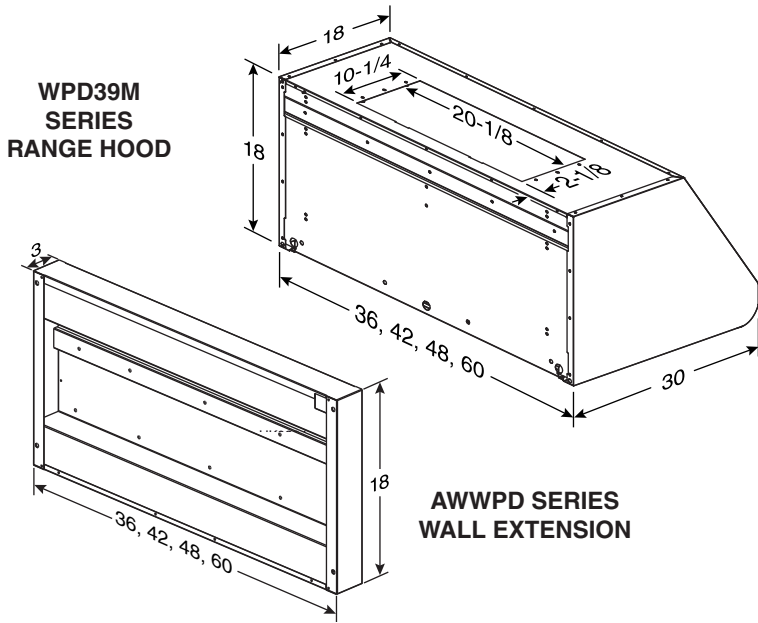

- WPD39M SERIES RANGE HOOD SYSTEM -

AEWPD SERIES TELESCOPIC FLUE COVER