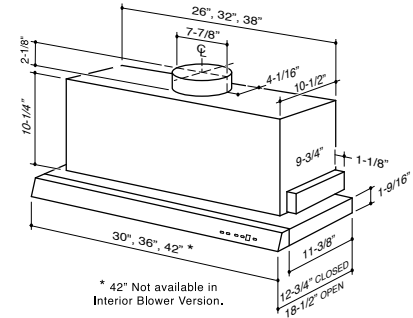

Installation height above the cooking surface: 22-1/2"–30"

Not recommended for use with gas or electric grills

For more details see the product specifications sheet found at www.BESTRangeHoods.com