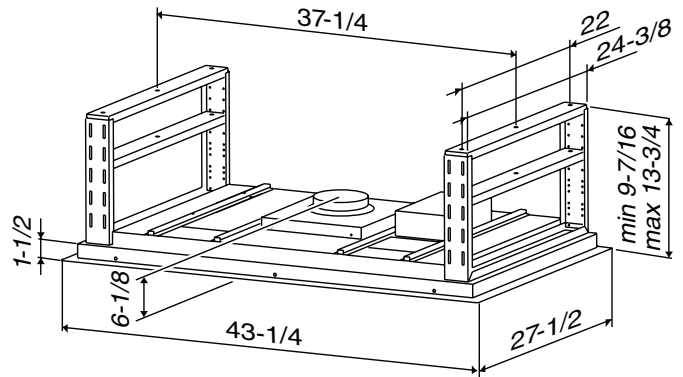

OPTIONS (Not included with hood. Purchase separately.)

- 8-in. to 10-in. transition (Model 414)

WITH OPTIONAL BLOWER MODELS		BLOWER CFM	VOLTS	AMPS	DUCT
EB6	wall or roof mount remote blowers	600 max.	120	0.22 (lights only) + 6.0 max. (blower only)	8-in. round at the hood.
EB9		900 max.			
EB12		1200 max.			
EB15		1500 max.			
ILB3	attic installed inline blowers	280 max.			See blower specs for duct requirements.
ILB6		600 max.			
ILB9		800 max.			
ILB11		1100 max.			

BEST Hartford, Wisconsin www.BestRangeHoods.com 800-558-1711
BEST Drummondville, QC, Canada www.BestRangeHoods.com 866-737-7770

REFERENCE	QTY.	REMARKS	Project	
			Location	
			Architect	
			Engineer	
			Contractor	
			Submitted by	Date