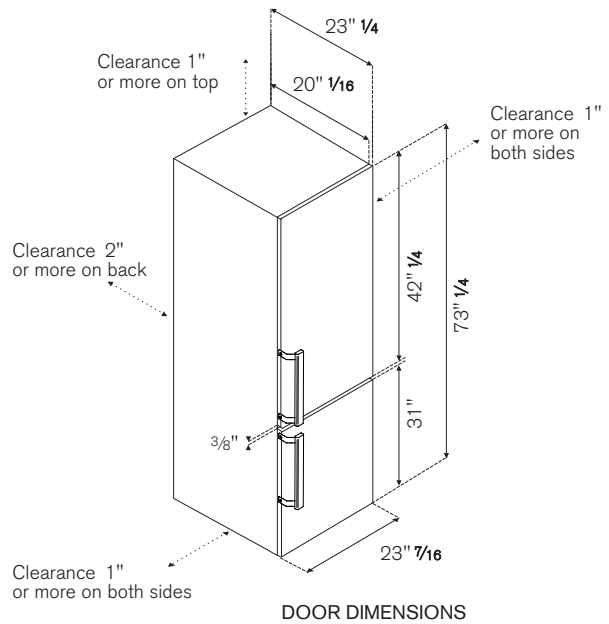

# REF24BMFXNV

REFRIGERATOR 24" FREESTANDING BOTTOM MOUNT  
STAINLESS STEEL FINISH

Energy star rated refrigerator & freezer with 10.8 cu.ft capacity.

Optimized airflow design keeps temperature constant and even throughout entire refrigerator.

Chrome wine rack.

Electronic touch interface with user-friendly controls for temperature management.

Interior LED lighting for optimized illumination.

Reversible doors for left or right swing configuration.

## PRODUCT FEATURES

Size	W 24"
Volume	Ref 7.4 cu.ft / Frz 3.4 cu.ft
Door finish	Stainless steel look
User interface	Internal digital LED touch interface
Lighting	LED on the top
Refrigerator shelves	3 + bottle compartment
Refrigerator crispers	2 large size with adjustable humidity
Freezer compartment	2 drawers + 1 removable shelf
Door storage	1 stationary gallon size + 2 height-adjustable
Ice maker	Manual with removable tray
Settings	Super freeze

# REF24BMFXNV

REFRIGERATOR 24" FREESTANDING BOTTOM MOUNT  
STAINLESS STEEL FINISH

FRONT

SIDE

BACK

TOP