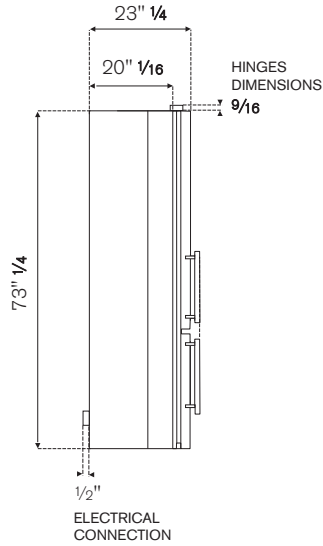

## PRODUCT FEATURES

Size	W 24"
Volume	Ref 7.4 cu.ft / Frz 3.4 cu.ft
Door finish	Stainless steel look
User interface	Internal digital LED touch interface
Lighting	LED on the top
Refrigerator shelves	3 + bottle compartment
Refrigerator crispers	2 large size with adjustable humidity
Freezer compartment	2 drawers + 1 removable shelf
Door storage	1 stationary gallon size + 2 height-adjustable
Ice maker	Manual with removable tray
Settings	Super freeze

## TECHNICAL SPECIFICATIONS

Electrical supply	115 V 60 HZ - 150 W - 1.3 Amp
Power connection	NEMA 5-15P with 67" power cord
Sound rating	39 dbA
Energy consumption	391.0 kwh/yr
Certification	CEC, CSA
Warranty	2 years parts & labor
Packaging dimensions	W 25 3/8" H 76 3/16" D 24 3/4"
Weight	152.0 lbs

# REF24BMFXNV

REFRIGERATOR 24" FREESTANDING BOTTOM MOUNT  
STAINLESS STEEL FINISH

FRONT

SIDE

BACK

TOP