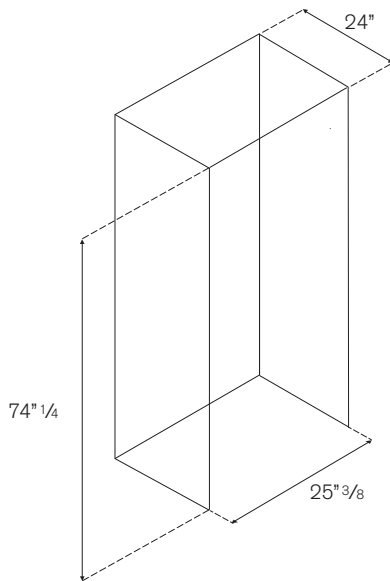

TOP

ELECTRICAL CONNECTION

A properly-grounded, electrical receptacle should be installed. A separate circuit breaker servicing only this appliance is recommended. Do not use a multi-purpose socket with other electrical appliances.