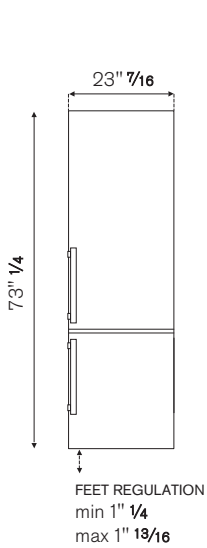

REF24BMFXNV

REFRIGERATOR 24" FREESTANDING BOTTOM MOUNT
STAINLESS STEEL FINISH

FRONT