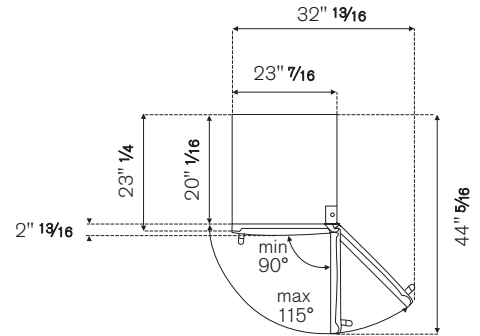

TOP

ELECTRICAL CONNECTION

A properly-grounded, electrical receptacle should be installed. A separate circuit breaker servicing only this appliance is recommended. Do not use a multi-purpose socket with other electrical appliances.