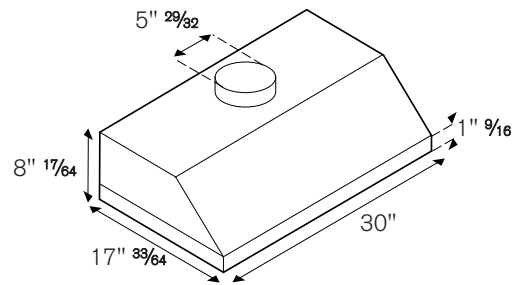

BERTAZZONI PROFESSIONAL SERIES

30" UNDERMOUNT CANOPY HOOD KU30 PRO 1 XV

FEATURES

Hood finishing	stainless steel
Motor	1
Speed	3
Hood control	slider
Halogen lights	2
Filters	aluminum mesh
Max extraction power	400 CFM

TECHNICAL SPECIFICATIONS

Voltage, frequency	120 V, 60Hz
Max Amp Usage, power rating	3.3 A - 400 W
Certification	UL
Warranty	2 years parts and labor

ACCESSORIES

Medium duct cover	code 901263
Narrow duct cover	code 901262
Full width duct cover	code 901266
Duct cover for ceiling height 8-10 ft	code 901281

INSTALLATION INSTRUCTIONS

Bertazzoni recommends to operate the appliance after it has been installed in a cabinet. For further installation instructions refer to the installation manual.

Disclaimer: while every effort has been made to insure the accuracy of the information contained in this brochure, Fratelli Bertazzoni reserves the right to change any part of the information at any time without notice.

Fratelli Bertazzoni, Bertazzoni and the winged wheel brand icon are registered trademarks of Bertazzoni Spa.