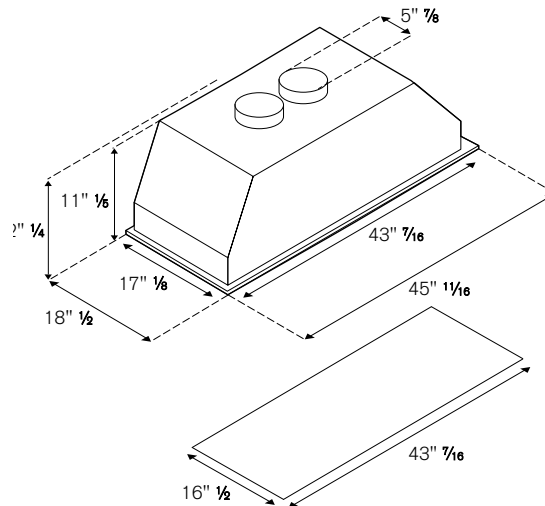

BERTAZZONI PROFESSIONAL SERIES

46" BAFFLE INSERT HOOD KIN 46 PRO X

FEATURES

Hood finishing	stainless steel
Motor	2
Speed	3
Hood control	electronic with buttons and remote control
Lights	4 LED
Filters	baffle stainless steel
Max extraction power	2x600 cfm

TECHNICAL SPECIFICATIONS

Electrical Requirements	120 V 60 Hz
Max Amp usage, power rating	6.6 A - 800 W
Certification	cETLus
Warranty	2 years parts and labor

The hood comes with Air Bracket included on board.

INSTALLATION INSTRUCTIONS

Bertazzoni recommends to operate the appliance after it has been properly installed. Please refer to the installation manual for further details.

Disclaimer: while every effort has been made to insure the accuracy of the information contained in this brochure, Fratelli Bertazzoni reserves the right to change any part of the information at any time without notice.

Fratelli Bertazzoni, Bertazzoni and the winged wheel brand icon are registered trademarks of Bertazzoni Spa.