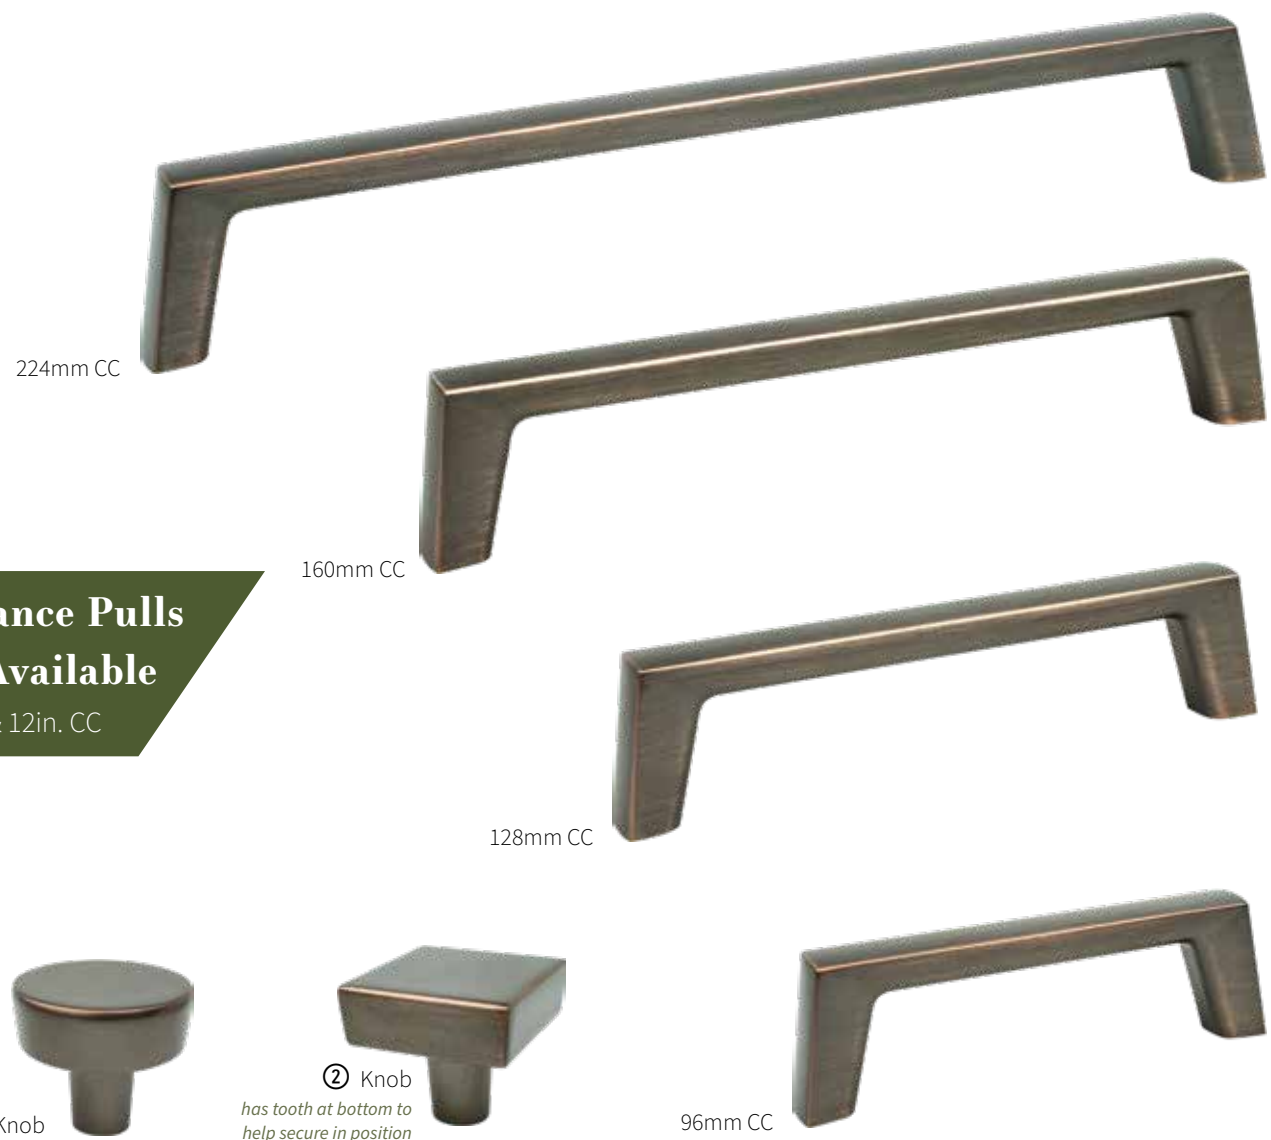

# BROOKRIDGE

CLASSIC COMFORT - *Transitional Style*

Collection Featured in Verona Bronze

Appliance Pulls  
Also Available

18in. CC & 12in. CC

② Knob  
has tooth at bottom to  
help secure in position

## Brookridge Product Data

Collection Material: Zinc

CC	Product Type	Length	Width	Height/ Projection	Hand Clearance	Diameter	Base	Tap/Screws (Qty)
*18in.	Appliance Pull	18 2 <sup>5</sup> / <sub>16</sub> in.	1 <sup>5</sup> / <sub>16</sub> in.	2in.	1 1/2in.	-	2 <sup>3</sup> / <sub>16</sub> in.	10-24 x 1in. (2)
*12in.	Appliance Pull	12 3/4in.	2 <sup>7</sup> / <sub>32</sub> in.	1 3/4in.	1 2 <sup>1</sup> / <sub>4</sub> in.	-	1 <sup>9</sup> / <sub>32</sub> in.	10-24 x 1in. (2)
224mm	Pull	9 1 <sup>1</sup> / <sub>2</sub> in.	1 <sup>1</sup> / <sub>16</sub> in.	1 3/8in.	1 1/2in.	-	1 <sup>5</sup> / <sub>32</sub> in.	8-32 x 1in. (2)
160mm	Pull	6 1 <sup>1</sup> / <sub>16</sub> in.	1 <sup>5</sup> / <sub>32</sub> in.	1 1/4in.	3 <sup>1</sup> / <sub>32</sub> in.	-	1/2in.	8-32 x 1in. (2)
128mm	Pull	5 7/16in.	1 <sup>5</sup> / <sub>32</sub> in.	1 1/4in.	3 <sup>1</sup> / <sub>32</sub> in.	-	1/2in.	8-32 x 1in. (2)
96mm	Pull	4 3/16in.	1 <sup>5</sup> / <sub>32</sub> in.	1 1/4in.	3 <sup>1</sup> / <sub>32</sub> in.	-	1/2in.	8-32 x 1in. (2)
-	① Knob	-	-	1 7/32in.	2 <sup>3</sup> / <sub>32</sub> in.	1 1/2in.	1/2in.	8-32 x 1in. (1)
-	② Knob	1 3/16in.	1 3/16in.	1 7/32in.	3/4in.	-	1/2in.	8-32 x 1in. (1)

\*Product not shown, please visit [BerensonHardware.com](http://BerensonHardware.com) to view images and details.

21 | CC = center to center | images of parts are not shown at 100% scale

## Brookridge Available Finishes, Sizes & Part Numbers

Handle Underside: Semi-Curved

**NEW**  
18in. CC Length  
coming spring 2024