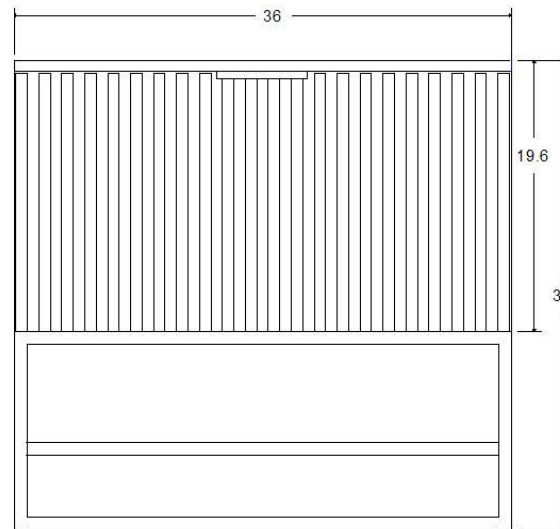

Available Countertops:

- Italian Carrara Marble (M03O-3)
- White Granite/Engineered Stone (C03O-3)

TOP

FRONT

SIDE