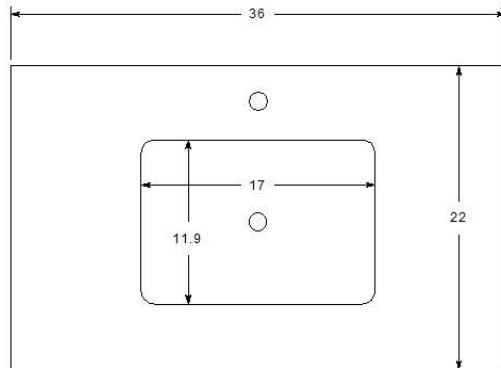

TERRA 36" Vanity

Model : VT-TR36

Designed By: Bemma Design Lab

Features

- 1 soft-close large drawer/1 interior drawer soft-close
- Single hole faucet drilling
- BLUM Under-mount drawer Glides with soft-close
- Solid wood /engineered wood construction
- Plated Stainless Steel base with wood shelf
- Sherwin-Williams 5 step finish resists moisture and scratches

- Fully finished interiors
- Solid Wood drawers with Dovetail Joints
- Base, glazed ceramic sink and top come fully assembled in one box
- Backsplash not included
- Finished plywood back precut for plumbing

All BEMMA bath cabinets are made of solid hardwood and engineered wood, and meet strict CARB-2 Standards
Ceramic sink is cUPC certified

Available Base Finish:

- Walnut finish(E24) Satin Brass trim
- Walnut finish (E24) Black Matte trim
- Greywash (E85) Brushed Nickel trim

Available Countertops:

- Italian Carrara Marble (M03O-3)
- White Granite/Engineered Stone (C03O-3)

TOP