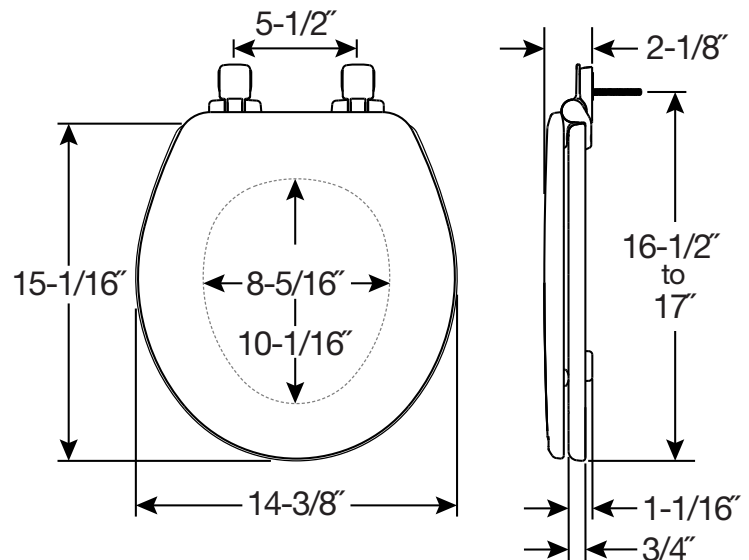

### FEATURES:

- **STA-TITE® Seat Fastening System™**  
Never Loosens™
- **Easy•Clean & Change®**  
Removes for easy cleaning
- **Whisper•Close®**  
Slowly and quietly closes
- **Precision Seat Fit™**  
1/2" front-to-back adjustability provides the perfect bowl fit

### SPECIFICATIONS:

- Size:** Round
- Material:** Enameled Wood
- Style:** Closed Front with Cover
- Ring Bumpers:** Two
- Hinges:** Plastic
- Hardware:** STA-TITE® Seat Fastening System™

Proudly Made in the USA