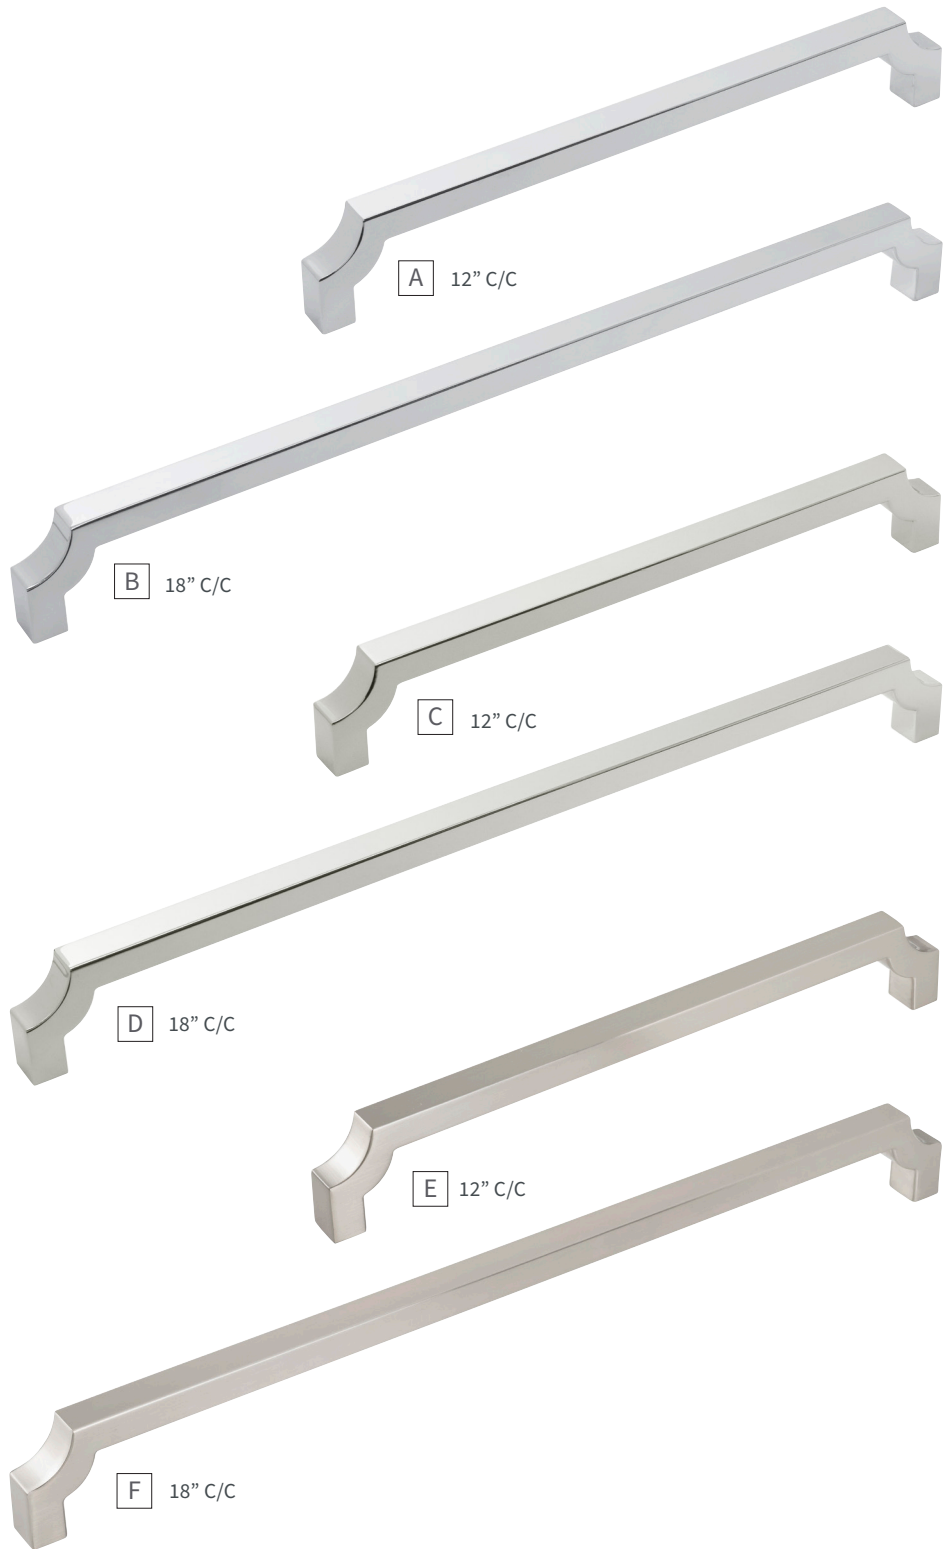

[CBZ Video →](#)

<b>A</b>	KNOB	<b>B076635-CBZ</b> L: 1-1/8" W: 1-1/8" P: 1-1/16" B: 5/8"	<b>E</b>	PULL	<b>B076642-CBZ</b> C/C: 128mm L: 5-7/16" W: 7/16" P: 1-1/8"
<b>B</b>	KNOB	<b>B076636-CBZ</b> L: 1-1/4" W: 1-1/4" P: 1-1/8" B: 11/16"	<b>F</b>	PULL	<b>B076643-CBZ</b> C/C: 160mm L: 6-11/16" W: 7/16" P: 1-1/8"
<b>C</b>	PULL	<b>B076640-CBZ</b> C/C: 3" L: 3-3/8" W: 7/16" P: 1-1/8"	<b>G</b>	PULL	<b>B076645-CBZ</b> C/C: 224mm L: 9-1/4" W: 7/16" P: 1-3/16"
<b>D</b>	PULL	<b>B076641-CBZ</b> C/C: 96mm L: 4-3/16" W: 7/16" P: 1-1/8"	<b>H</b>	PULL	<b>B076646-CBZ</b> C/C: 12" L: 12-7/16" W: 7/16" P: 1-1/4"

## APPLIANCE PULLS

CH | Chrome

14 | Polished Nickel

SN | Satin Nickel

BGB | Brushed Golden Brass

CBZ | Champagne Bronze

MB | Matte Black

<b>A</b>	APPLIANCE PULL	<b>B077280-CH</b> C/C: 12" L: 12-11/16" W: 3/4" P: 2"	<b>D</b>	APPLIANCE PULL	<b>B077281-14</b> C/C: 18" L: 18-11/16" W: 3/4" P: 2"
<b>B</b>	APPLIANCE PULL	<b>B077281-CH</b> C/C: 18" L: 18-11/16" W: 3/4" P: 2"	<b>E</b>	APPLIANCE PULL	<b>B077280-SN</b> C/C: 12" L: 12-11/16" W: 3/4" P: 2"
<b>C</b>	APPLIANCE PULL	<b>B077280-14</b> C/C: 12" L: 12-11/16" W: 3/4" P: 2"	<b>F</b>	APPLIANCE PULL	<b>B077281-SN</b> C/C: 18" L: 18-11/16" W: 3/4" P: 2"

MONARCH COLLECTION  
APPLIANCE PULLS

<b>G</b>	APPLIANCE PULL	<b>B077280-BGB</b> C/C: 12" L: 12-11/16" W: 3/4" P: 2"	<b>J</b>	APPLIANCE PULL	<b>B077281-CBZ</b> C/C: 18" L: 18-11/16" W: 3/4" P: 2"
<b>H</b>	APPLIANCE PULL	<b>B077281-BGB</b> C/C: 18" L: 18-11/16" W: 3/4" P: 2"	<b>K</b>	APPLIANCE PULL	<b>B077280-MB</b> C/C: 12" L: 12-11/16" W: 3/4" P: 2"
<b>I</b>	APPLIANCE PULL	<b>B077280-CBZ</b> C/C: 12" L: 12-11/16" W: 3/4" P: 2"	<b>L</b>	APPLIANCE PULL	<b>B077281-MB</b> C/C: 18" L: 18-11/16" W: 3/4" P: 2"