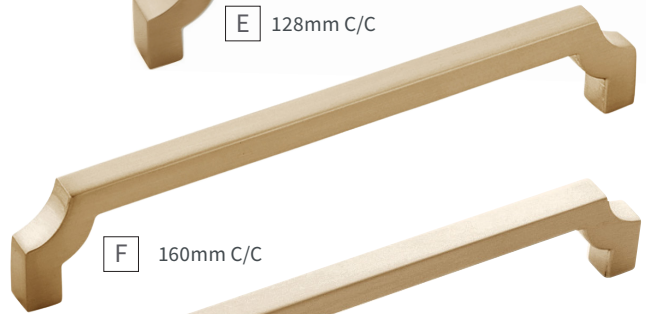

**C** 3" C/C

**B** 1-1/4" LENGTH

**D** 96mm C/C

**E** 128mm C/C

**F** 160mm C/C

**G** 224mm C/C

**H** 12" C/C

Learn more about Champagne Bronze (CBZ) in our **Designer Talks** series.

[CBZ Video →](#)

<b>A</b>	KNOB	<b>B076635-CBZ</b> L: 1-1/8" W: 1-1/8" P: 1-1/16" B: 5/8"	<b>E</b>	PULL	<b>B076642-CBZ</b> C/C: 128mm L: 5-7/16" W: 7/16" P: 1-1/8"
<b>B</b>	KNOB	<b>B076636-CBZ</b> L: 1-1/4" W: 1-1/4" P: 1-1/8" B: 11/16"	<b>F</b>	PULL	<b>B076643-CBZ</b> C/C: 160mm L: 6-11/16" W: 7/16" P: 1-1/8"
<b>C</b>	PULL	<b>B076640-CBZ</b> C/C: 3" L: 3-3/8" W: 7/16" P: 1-1/8"	<b>G</b>	PULL	<b>B076645-CBZ</b> C/C: 224mm L: 9-1/4" W: 7/16" P: 1-3/16"
<b>D</b>	PULL	<b>B076641-CBZ</b> C/C: 96mm L: 4-3/16" W: 7/16" P: 1-1/8"	<b>H</b>	PULL	<b>B076646-CBZ</b> C/C: 12" L: 12-7/16" W: 7/16" P: 1-1/4"