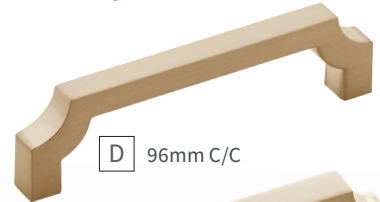

# MONARCH COLLECTION

CH | Chrome

14 | Polished Nickel

SN | Satin Nickel

BGB | Brushed Golden Brass

CBZ | Champagne Bronze

MB | Matte Black

**A** 1-1/8" LENGTH

**C** 3" C/C

**B** 1-1/4" LENGTH

**D** 96mm C/C

**E** 128mm C/C

**F** 160mm C/C

**G** 224mm C/C

**H** 12" C/C

Learn more about Champagne Bronze (CBZ) in our **Designer Talks** series.