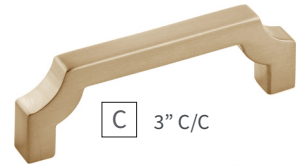

# MONARCH COLLECTION

CH | Chrome

14 | Polished Nickel

SN | Satin Nickel

BGB | Brushed Golden Brass

CBZ | Champagne Bronze

MB | Matte Black

**A** 1-1/8" LENGTH

**C** 3" C/C

**B** 1-1/4" LENGTH

**D** 96mm C/C

**E** 128mm C/C

**F** 160mm C/C

**G** 224mm C/C

**H** 12" C/C

Learn more about Champagne Bronze (CBZ) in our **Designer Talks** series.

[CBZ Video →](#)

<b>A</b>	KNOB	<b>B076635-CBZ</b> L: 1-1/8" W: 1-1/8" P: 1-1/16" B: 5/8"	<b>E</b>	PULL	<b>B076642-CBZ</b> C/C: 128mm L: 5-7/16" W: 7/16" P: 1-1/8"
<b>B</b>	KNOB	<b>B076636-CBZ</b> L: 1-1/4" W: 1-1/4" P: 1-1/8" B: 11/16"	<b>F</b>	PULL	<b>B076643-CBZ</b> C/C: 160mm L: 6-11/16" W: 7/16" P: 1-1/8"
<b>C</b>	PULL	<b>B076640-CBZ</b> C/C: 3" L: 3-3/8" W: 7/16" P: 1-1/8"	<b>G</b>	PULL	<b>B076645-CBZ</b> C/C: 224mm L: 9-1/4" W: 7/16" P: 1-3/16"
<b>D</b>	PULL	<b>B076641-CBZ</b> C/C: 96mm L: 4-3/16" W: 7/16" P: 1-1/8"	<b>H</b>	PULL	<b>B076646-CBZ</b> C/C: 12" L: 12-7/16" W: 7/16" P: 1-1/4"