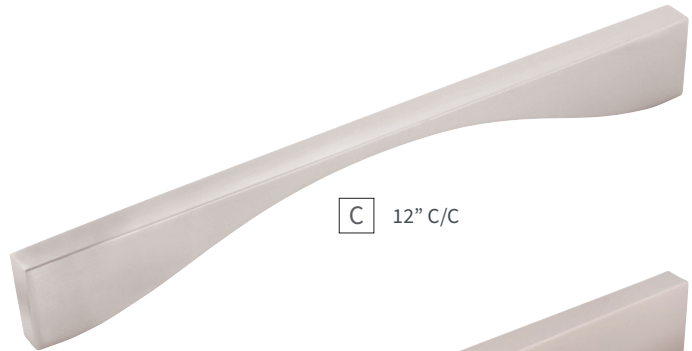

# CHANNEL COLLECTION

CH | Chrome

SN | Satin Nickel

BGB | Brushed Golden Brass

MB | Matte Black

<b>A</b>	KNOB	<b>B076146-MB</b> L: 1-1/4" W: 1" P: 1" B: 5/8" x 3/8"	<b>F</b>	PULL	<b>B076151-MB</b> C/C: 160mm L: 6-13/16" W: 9/16" P: 1-1/8"
<b>B</b>	KNOB	<b>B076147-MB</b> L: 3" W: 1/2" P: 1" B: 1/2" x 7/16"	<b>G</b>	PULL	<b>B076152-MB</b> C/C: 192mm L: 8-1/8" W: 9/16" P: 1-1/8"
<b>C</b>	PULL	<b>B076148-MB</b> C/C: 3" L: 3-1/2" W: 1/2" P: 1"	<b>H</b>	PULL	<b>B076153-MB</b> C/C: 224mm L: 9-7/16" W: 9/16" P: 1-1/8"
<b>D</b>	PULL	<b>B076149-MB</b> C/C: 96mm L: 4-5/16" W: 1/2" P: 1-1/16"	<b>I</b>	PULL	<b>B076154-MB</b> C/C: 12" L: 12-9/16" W: 9/16" P: 1-1/8"
<b>E</b>	PULL	<b>B076150-MB</b> C/C: 128mm L: 5-9/16" W: 9/16" P: 1-1/16"			

## APPLIANCE PULLS

CH | Chrome

SN | Satin Nickel

BGB | Brushed Golden Brass

MB | Matte Black

A 12" C/C

B 18" C/C

C 12" C/C

D 18" C/C

**A** APPLIANCE PULL **B077118-CH**  
C/C: 12" L: 12-5/8" W: 3/4" P: 1-5/8"

**C** APPLIANCE PULL **B077118-SN**  
C/C: 12" L: 12-5/8" W: 3/4" P: 1-5/8"

**B** APPLIANCE PULL **B077286-CH**  
C/C: 18" L: 18-5/8" W: 3/4" P: 1-5/8"

**D** APPLIANCE PULL **B077286-SN**  
C/C: 18" L: 18-5/8" W: 3/4" P: 1-5/8"

CHANNEL COLLECTION  
APPLIANCE PULLS

**E** 12" C/C

**F** 18" C/C

**G** 12" C/C

**H** 18" C/C

<b>E</b>	APPLIANCE PULL	<b>B077118-BGB</b> C/C: 12" L: 12-5/8" W: 3/4" P: 1-5/8"	<b>G</b>	APPLIANCE PULL	<b>B077118-MB</b> C/C: 12" L: 12-5/8" W: 3/4" P: 1-5/8"
<b>F</b>	APPLIANCE PULL	<b>B077286-BGB</b> C/C: 18" L: 18-5/8" W: 3/4" P: 1-5/8"	<b>H</b>	APPLIANCE PULL	<b>B077286-MB</b> C/C: 18" L: 18-5/8" W: 3/4" P: 1-5/8"