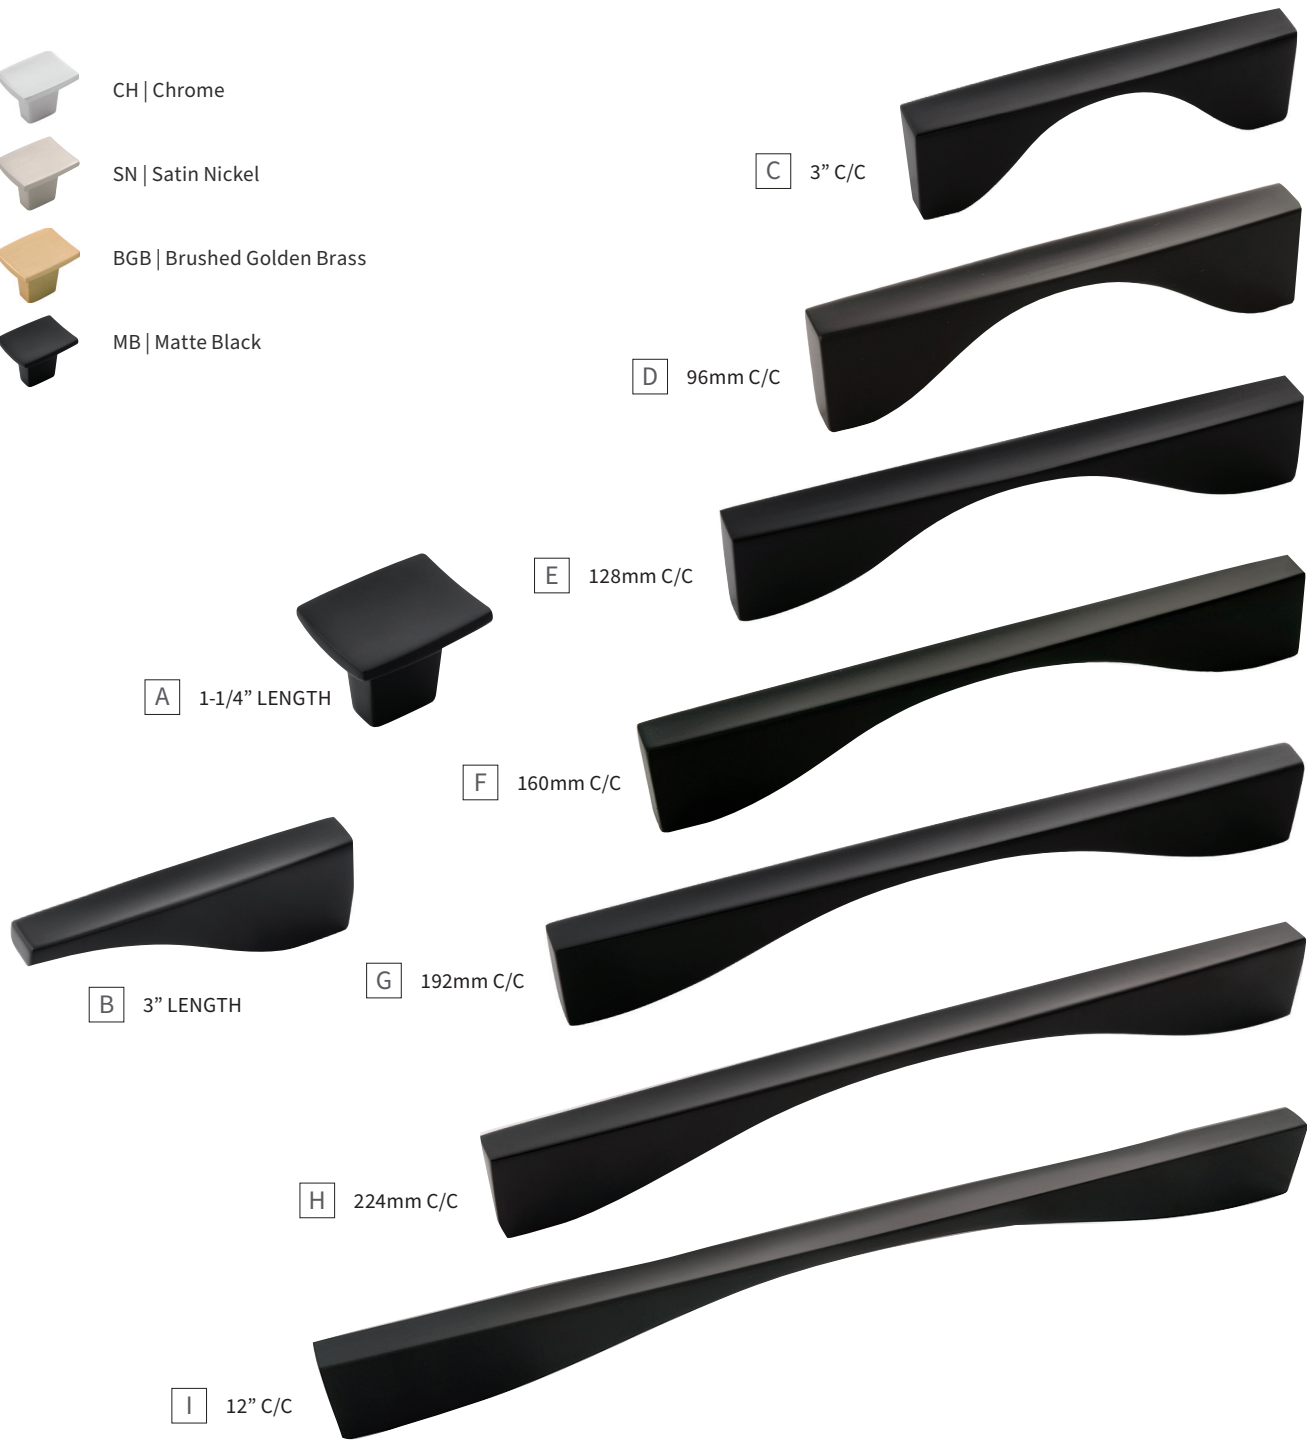

# CHANNEL COLLECTION

CH | Chrome

SN | Satin Nickel

BGB | Brushed Golden Brass

MB | Matte Black

<b>A</b>	KNOB	<b>B076146-MB</b> L: 1-1/4" W: 1" P: 1" B: 5/8" x 3/8"	<b>F</b>	PULL	<b>B076151-MB</b> C/C: 160mm L: 6-13/16" W: 9/16" P: 1-1/8"
<b>B</b>	KNOB	<b>B076147-MB</b> L: 3" W: 1/2" P: 1" B: 1/2" x 7/16"	<b>G</b>	PULL	<b>B076152-MB</b> C/C: 192mm L: 8-1/8" W: 9/16" P: 1-1/8"
<b>C</b>	PULL	<b>B076148-MB</b> C/C: 3" L: 3-1/2" W: 1/2" P: 1"	<b>H</b>	PULL	<b>B076153-MB</b> C/C: 224mm L: 9-7/16" W: 9/16" P: 1-1/8"
<b>D</b>	PULL	<b>B076149-MB</b> C/C: 96mm L: 4-5/16" W: 1/2" P: 1-1/16"	<b>I</b>	PULL	<b>B076154-MB</b> C/C: 12" L: 12-9/16" W: 9/16" P: 1-1/8"
<b>E</b>	PULL	<b>B076150-MB</b> C/C: 128mm L: 5-9/16" W: 9/16" P: 1-1/16"			

## APPLIANCE PULLS

CH | Chrome

SN | Satin Nickel

BGB | Brushed Golden Brass

MB | Matte Black

A 12" C/C

B 18" C/C

C 12" C/C

D 18" C/C

**A** APPLIANCE PULL **B077118-CH**  
C/C: 12" L: 12-5/8" W: 3/4" P: 1-5/8"

**C** APPLIANCE PULL **B077118-SN**  
C/C: 12" L: 12-5/8" W: 3/4" P: 1-5/8"

**B** APPLIANCE PULL **B077286-CH**  
C/C: 18" L: 18-5/8" W: 3/4" P: 1-5/8"

**D** APPLIANCE PULL **B077286-SN**  
C/C: 18" L: 18-5/8" W: 3/4" P: 1-5/8"

CHANNEL COLLECTION  
APPLIANCE PULLS

**E** 12" C/C

**F** 18" C/C

**G** 12" C/C

**H** 18" C/C

<b>E</b>	APPLIANCE PULL	<b>B077118-BGB</b> C/C: 12" L: 12-5/8" W: 3/4" P: 1-5/8"	<b>G</b>	APPLIANCE PULL	<b>B077118-MB</b> C/C: 12" L: 12-5/8" W: 3/4" P: 1-5/8"
<b>F</b>	APPLIANCE PULL	<b>B077286-BGB</b> C/C: 18" L: 18-5/8" W: 3/4" P: 1-5/8"	<b>H</b>	APPLIANCE PULL	<b>B077286-MB</b> C/C: 18" L: 18-5/8" W: 3/4" P: 1-5/8"