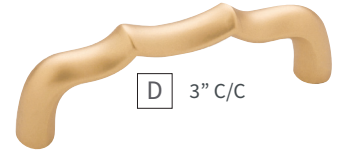

TRELLIS COLLECTION

14 | Polished Nickel

SN | Satin Nickel

BGB | Brushed Golden Brass

MB | Matte Black

A 2" DIA.

B 1-1/2" DIA.

C 1-1/8" DIA.

D 3" C/C

E 96mm C/C

F 128mm C/C

G 160mm C/C

H 192mm C/C

I 224mm C/C

J 12" C/C

| | | | | | |
|----------|------|--|----------|------|---|
| A | KNOB | B076180-BGB D: 2" P: 15/16" B: 1/2" x 5/16" | F | PULL | B076141-BGB C/C: 128mm L: 5-7/16" W: 1/2" P: 1-5/16" |
| B | KNOB | B076137-BGB D: 1-1/2" P: 1" B: 3/4" | G | PULL | B076142-BGB C/C: 160mm L: 6-11/16" W: 1/2" P: 1-5/16" |
| C | KNOB | B076138-BGB D: 1-3/16" P: 1-3/16" B: 3/4" | H | PULL | B076143-BGB C/C: 192mm L: 8" W: 9/16" P: 1-5/16" |
| D | PULL | B076139-BGB C/C: 3" L: 3-3/8" W: 1/2" P: 1-1/16" | I | PULL | B076144-BGB C/C: 224mm L: 9-5/16" W: 9/16" P: 1-5/16" |
| E | PULL | B076140-BGB C/C: 96mm L: 4-3/16" W: 1/2" P: 1-1/4" | J | PULL | B076145-BGB C/C: 12" L: 12-1/2" W: 9/16" P: 1-3/8" |