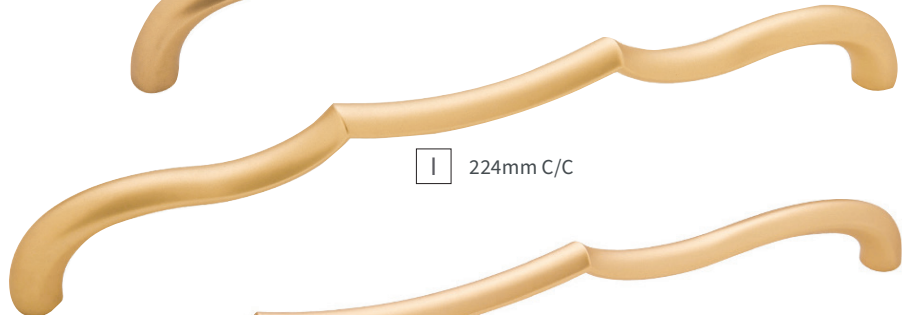

TRELLIS COLLECTION

14 | Polished Nickel

SN | Satin Nickel

BGB | Brushed Golden Brass

MB | Matte Black

A 2" DIA.

B 1-1/2" DIA.

C 1-1/8" DIA.

D 3" C/C

E 96mm C/C

F 128mm C/C

G 160mm C/C

H 192mm C/C

I 224mm C/C

J 12" C/C

| | | | | | |
|----------|------|--|----------|------|---|
| A | KNOB | B076180-BGB D: 2" P: 15/16" B: 1/2" x 5/16" | F | PULL | B076141-BGB C/C: 128mm L: 5-7/16" W: 1/2" P: 1-5/16" |
| B | KNOB | B076137-BGB D: 1-1/2" P: 1" B: 3/4" | G | PULL | B076142-BGB C/C: 160mm L: 6-11/16" W: 1/2" P: 1-5/16" |
| C | KNOB | B076138-BGB D: 1-3/16" P: 1-3/16" B: 3/4" | H | PULL | B076143-BGB C/C: 192mm L: 8" W: 9/16" P: 1-5/16" |
| D | PULL | B076139-BGB C/C: 3" L: 3-3/8" W: 1/2" P: 1-1/16" | I | PULL | B076144-BGB C/C: 224mm L: 9-5/16" W: 9/16" P: 1-5/16" |
| E | PULL | B076140-BGB C/C: 96mm L: 4-3/16" W: 1/2" P: 1-1/4" | J | PULL | B076145-BGB C/C: 12" L: 12-1/2" W: 9/16" P: 1-3/8" |

TRELLIS COLLECTION

APPLIANCE PULLS

14 | Polished Nickel

SN | Satin Nickel

BGB | Brushed Golden Brass

MB | Matte Black

A 12" C/C

B 18" C/C

C 12" C/C

D 18" C/C

| | | | | | |
|----------|----------------|---|----------|----------------|---|
| A | APPLIANCE PULL | B077111-14 C/C: 12" L: 12-3/4" W: 7/8" P: 2-1/16" | C | APPLIANCE PULL | B077111-SN C/C: 12" L: 12-3/4" W: 7/8" P: 2-1/16" |
| B | APPLIANCE PULL | B077290-14 C/C: 18" L: 18-3/4" W: 7/8" P: 2-1/16" | D | APPLIANCE PULL | B077290-SN C/C: 18" L: 18-3/4" W: 7/8" P: 2-1/16" |