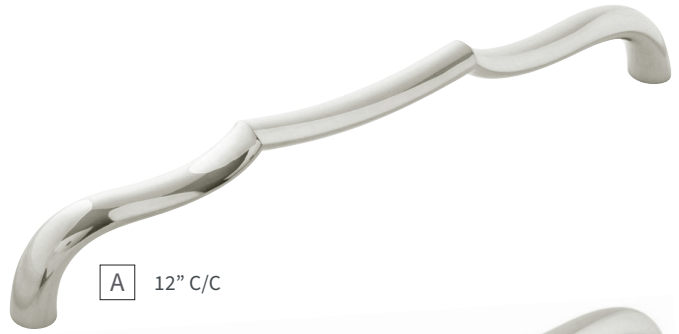

D 3" C/C

E 96mm C/C

F 128mm C/C

G 160mm C/C

H 192mm C/C

I 224mm C/C

J 12" C/C

| | | | | | |
|----------|------|--|----------|------|---|
| A | KNOB | B076180-BGB D: 2" P: 15/16" B: 1/2" x 5/16" | F | PULL | B076141-BGB C/C: 128mm L: 5-7/16" W: 1/2" P: 1-5/16" |
| B | KNOB | B076137-BGB D: 1-1/2" P: 1" B: 3/4" | G | PULL | B076142-BGB C/C: 160mm L: 6-11/16" W: 1/2" P: 1-5/16" |
| C | KNOB | B076138-BGB D: 1-3/16" P: 1-3/16" B: 3/4" | H | PULL | B076143-BGB C/C: 192mm L: 8" W: 9/16" P: 1-5/16" |
| D | PULL | B076139-BGB C/C: 3" L: 3-3/8" W: 1/2" P: 1-1/16" | I | PULL | B076144-BGB C/C: 224mm L: 9-5/16" W: 9/16" P: 1-5/16" |
| E | PULL | B076140-BGB C/C: 96mm L: 4-3/16" W: 1/2" P: 1-1/4" | J | PULL | B076145-BGB C/C: 12" L: 12-1/2" W: 9/16" P: 1-3/8" |

TRELLIS COLLECTION

APPLIANCE PULLS

14 | Polished Nickel

SN | Satin Nickel

BGB | Brushed Golden Brass

MB | Matte Black

A 12" C/C

B 18" C/C

C 12" C/C

D 18" C/C

| | | | | | |
|----------|----------------|---|----------|----------------|---|
| A | APPLIANCE PULL | B077111-14 C/C: 12" L: 12-3/4" W: 7/8" P: 2-1/16" | C | APPLIANCE PULL | B077111-SN C/C: 12" L: 12-3/4" W: 7/8" P: 2-1/16" |
| B | APPLIANCE PULL | B077290-14 C/C: 18" L: 18-3/4" W: 7/8" P: 2-1/16" | D | APPLIANCE PULL | B077290-SN C/C: 18" L: 18-3/4" W: 7/8" P: 2-1/16" |

TRELLIS COLLECTION
APPLIANCE PULLS

E 12" C/C

F 18" C/C

G 12" C/C

H 18" C/C

| | | | | | |
|----------|----------------|--|----------|----------------|---|
| E | APPLIANCE PULL | B077111-BGB C/C: 12" L: 12-3/4" W: 7/8" P: 2-1/16" | G | APPLIANCE PULL | B077111-MB C/C: 12" L: 12-3/4" W: 7/8" P: 2-1/16" |
| F | APPLIANCE PULL | B077290-BGB C/C: 18" L: 18-3/4" W: 7/8" P: 2-1/16" | H | APPLIANCE PULL | B077290-MB C/C: 18" L: 18-3/4" W: 7/8" P: 2-1/16" |