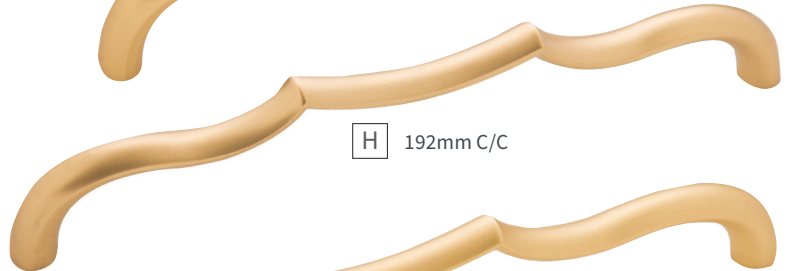

TRELLIS COLLECTION

14 | Polished Nickel

SN | Satin Nickel

BGB | Brushed Golden Brass

MB | Matte Black

A 2" DIA.

B 1-1/2" DIA.

C 1-1/8" DIA.

D 3" C/C

E 96mm C/C

F 128mm C/C

G 160mm C/C

H 192mm C/C

I 224mm C/C

J 12" C/C

| | | | | | |
|----------|------|--|----------|------|---|
| A | KNOB | B076180-BGB D: 2" P: 15/16" B: 1/2" x 5/16" | F | PULL | B076141-BGB C/C: 128mm L: 5-7/16" W: 1/2" P: 1-5/16" |
| B | KNOB | B076137-BGB D: 1-1/2" P: 1" B: 3/4" | G | PULL | B076142-BGB C/C: 160mm L: 6-11/16" W: 1/2" P: 1-5/16" |
| C | KNOB | B076138-BGB D: 1-3/16" P: 1-3/16" B: 3/4" | H | PULL | B076143-BGB C/C: 192mm L: 8" W: 9/16" P: 1-5/16" |
| D | PULL | B076139-BGB C/C: 3" L: 3-3/8" W: 1/2" P: 1-1/16" | I | PULL | B076144-BGB C/C: 224mm L: 9-5/16" W: 9/16" P: 1-5/16" |
| E | PULL | B076140-BGB C/C: 96mm L: 4-3/16" W: 1/2" P: 1-1/4" | J | PULL | B076145-BGB C/C: 12" L: 12-1/2" W: 9/16" P: 1-3/8" |

TRELLIS COLLECTION

APPLIANCE PULLS

14 | Polished Nickel

SN | Satin Nickel

BGB | Brushed Golden Brass

MB | Matte Black

A 12" C/C

B 18" C/C

C 12" C/C

D 18" C/C

| | | | | | |
|----------|----------------|---|----------|----------------|---|
| A | APPLIANCE PULL | B077111-14 C/C: 12" L: 12-3/4" W: 7/8" P: 2-1/16" | C | APPLIANCE PULL | B077111-SN C/C: 12" L: 12-3/4" W: 7/8" P: 2-1/16" |
| B | APPLIANCE PULL | B077290-14 C/C: 18" L: 18-3/4" W: 7/8" P: 2-1/16" | D | APPLIANCE PULL | B077290-SN C/C: 18" L: 18-3/4" W: 7/8" P: 2-1/16" |