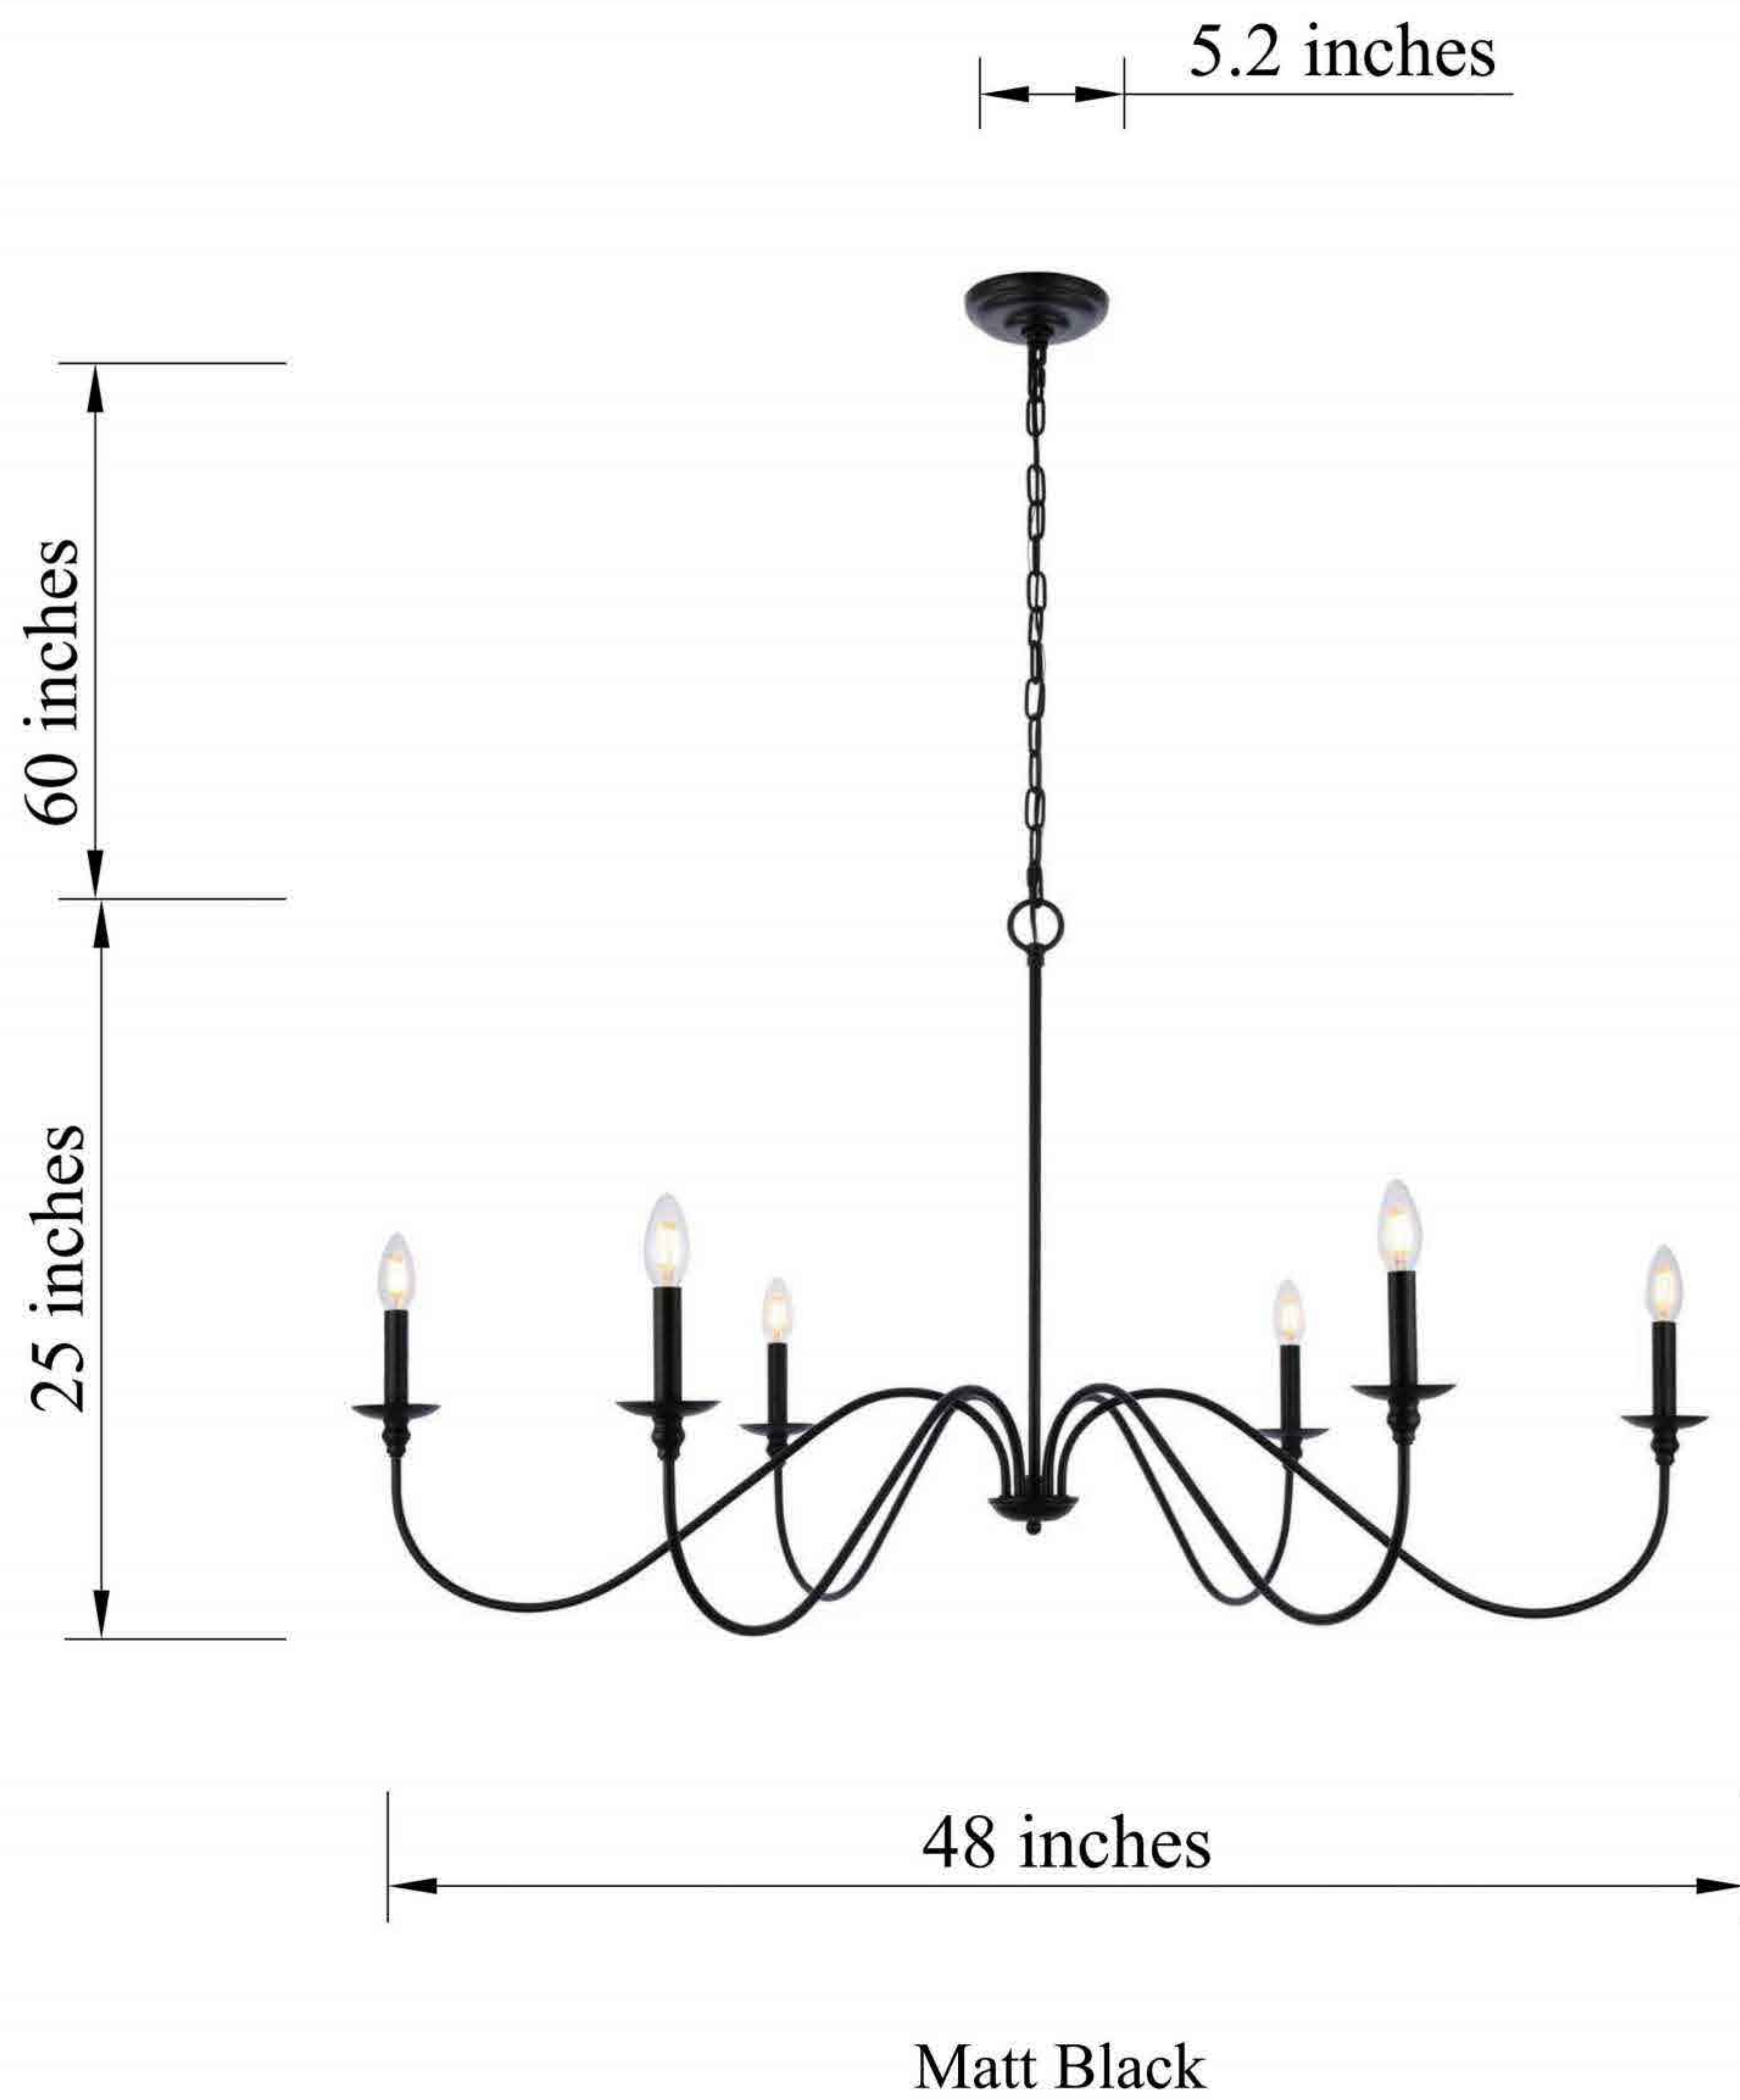

## Dimensions

Canopy Size(in)	D5.2" H1.5"
Chain/Rod Length	60"
Length	N/A
Width	48"
Height	25"
Maximum Height	86.5"

## Specifications

Finish	4 Finishes
Material	Iron
Glass Color	N/A
Type	Chandelier
Hanging Device	Chain
Voltage	110-125V
Dimmable	Yes
Warranty	1 Year Limited
Shipment Type	Small Parcel

## Bulb / Socket

Socket Type	E12
Number of Lights	6
Wattage/Bulb	40W
Included	No