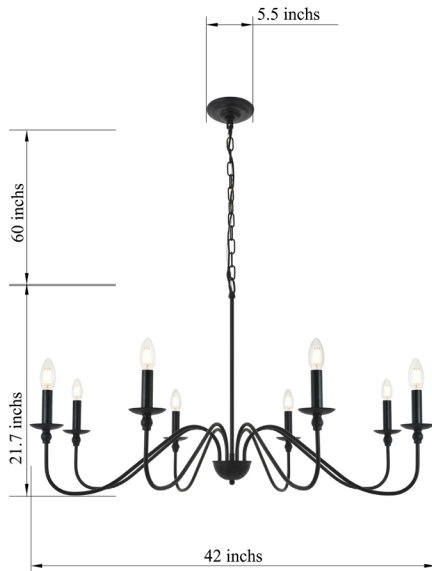

PRODUCT SPECIFICATION SHEET

Black

Dimensions

Canopy Size(in)	D5.5" H1.3"
Chain/Rod Length	60"
Length	N/A
Width	42"
Height	21.7"
Maximum Height	81.3"

Specifications

Finish	1 Finish
Material	Iron
Glass Color	N/A
Type	Chandelier
Hanging Device	Chain
Voltage	110-125V
Dimmable	Yes
Warranty	1 Year Limited
Shipment Type	Small Parcel

Bulb / Socket

Socket Type	E12
Number of Lights	8
Wattage/Bulb	40W
Included	No

Installation

Indoor/Outdoor	Indoor
Dry/Wet/Damp	Dry
Weight	6.2LBS
Wire Length	79"
Safety Rating	ETL Listed

BELLEVUE

Available Finishes