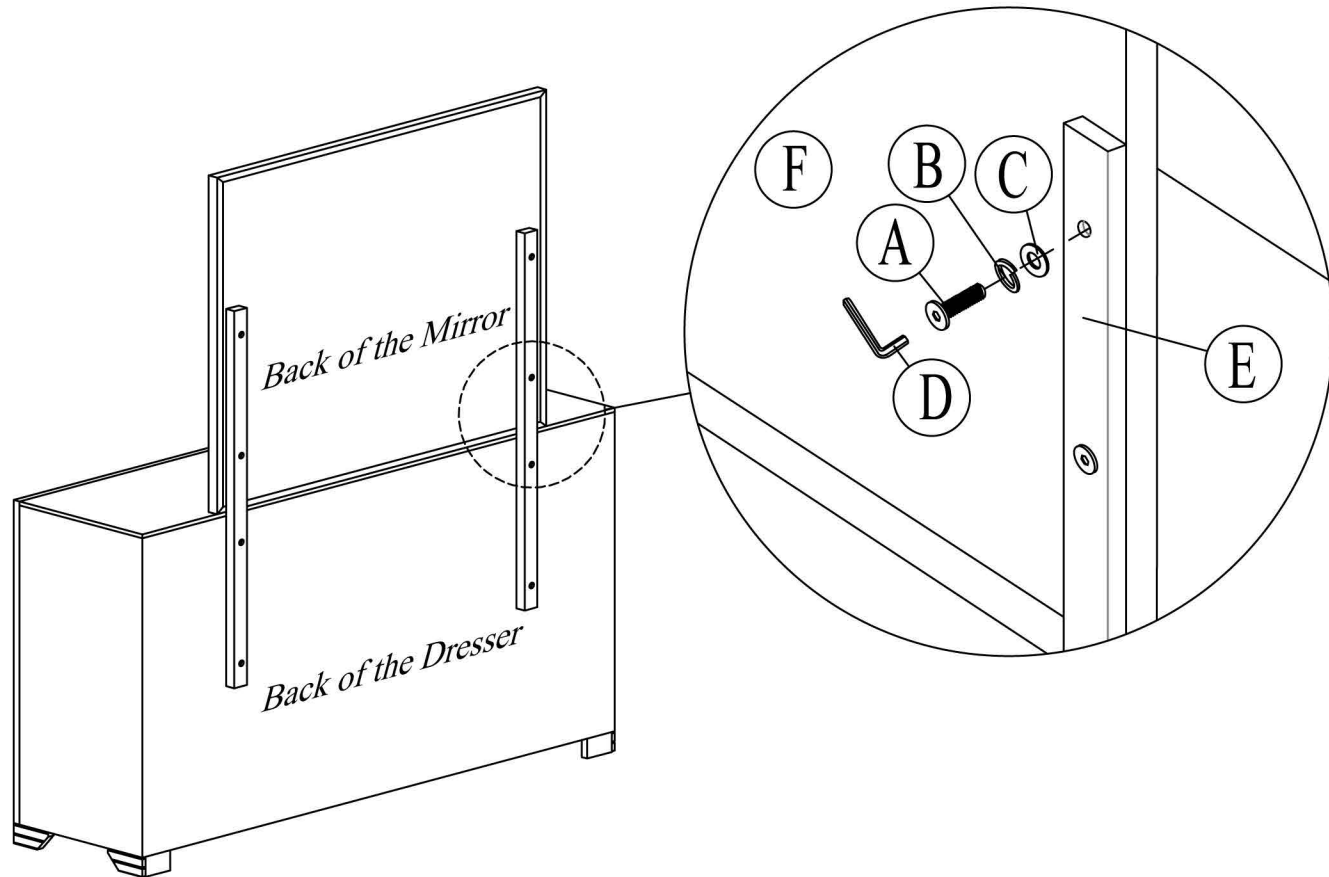

ASSEMBLY INSTRUCTIONS / NOTICE DE MONTAGE / INSTRUCCIONES DE MONTAJE

DESCRIPTION / DESCRIPCIÓN : MIRROR WITH BEVEL / MIROIR / ESPEJO

⚠ WARNING

Children have died from furniture tipover. To reduce the risk of furniture tipover:

- ALWAYS install tipover restraint provided.
- NEVER put a TV on this product.
- NEVER allow children to stand, climb or hang on drawers, doors, or shelves.
- NEVER open more than one drawer at a time.
- Place heaviest items in the lowest drawers.

*This is a permanent label.
Do not remove!*

*Replaceable Part